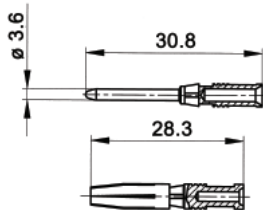

EPIC® Rectangular Connectors

MC Series Plugs & Receptacles

3 CONTACT HIGH VOLTAGE MODULES

Rated Voltage:
1000V

Rated Current:
50A

Plug

Plug	Receptacle
10399800	10399900

Receptacle

Contacts Sold Separately

MACHINE CONTACTS: DIAMETER 3.6 MM

Bags of 100				
mm ²	AWG	Silver		Stripping Length (mm)
		Pin	Socket	
1.5	16	1121070C	1121570C	10
2.5	14	1121060C	1121560C	10
4.0	12	1121000C	1121500C	10
6.0	10	1121010C	1121510C	10
10	8	1121020C	1121520C	10