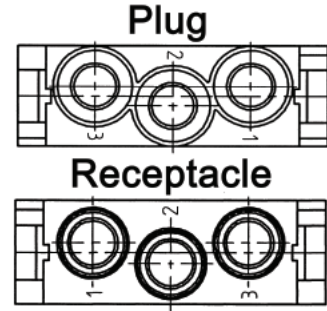

EPIC® Rectangular Connectors

MC Series Plugs & Receptacles

3 CONTACT HIGH VOLTAGE MODULES

Rated Voltage:
1000V

Rated Current:
50A

Plug

Plug	Receptacle
10399800	10399900

Receptacle

Contacts Sold Separately

MACHINE CONTACTS: DIAMETER 3.6 MM

Bags of 100				
mm ²	AWG	Silver		Stripping Length (mm)
		Pin	Socket	
1.5	16	1121070C	1121570C	10
2.5	14	1121060C	1121560C	10
4.0	12	1121000C	1121500C	10
6.0	10	1121010C	1121510C	10
10	8	1121020C	1121520C	10

Part number= 1 contact

TOOLS

Locator
11147210

Crimp Dies
1.5 - 2.5: 11147110
4.0 - 10: 11147120

Crimp Tool
11147000

Removal Tool
11171100

X-ON Electronics

Largest Supplier of Electrical and Electronic Components