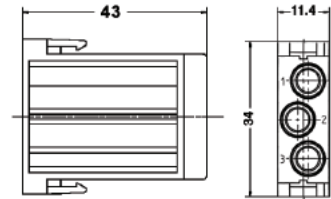

Contacts Sold Separately

MACHINE CONTACTS: DIAMETER 3.6 MM

Bags of 100				
mm ²	AWG	Silver		Stripping Length (mm)
		Pin	Socket	
1.5	16	1121070C	1121570C	10
2.5	14	1121060C	1121560C	10
4.0	12	1121000C	1121500C	10
6.0	10	1121010C	1121510C	10
10	8	1121020C	1121520C	10

Part number= 1 contact

TOOLS

Locator
11147210

Crimp Dies
1.5 - 2.5: 11147110
4.0 - 10: 11147120

Crimp Tool
11147000

Removal Tool
11171100

X-ON Electronics

Largest Supplier of Electrical and Electronic Components