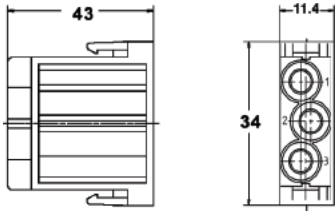

EPIC® Rectangular Connectors

MC Series Plugs & Receptacles

3 CONTACT HIGH VOLTAGE MODULES

Rated Voltage:
1000V

Rated Current:
50A

Plug	Receptacle
10399800	10399900

Contacts Sold Separately

MACHINE CONTACTS: DIAMETER 3.6 MM

Bags of 100				
mm²	AWG	Silver		Stripping Length (mm)
		Pin	Socket	
1.5	16	1121070C	1121570C	10
2.5	14	1121060C	1121560C	10
4.0	12	1121000C	1121500C	10
6.0	10	1121010C	1121510C	10
10	8	1121020C	1121520C	10

Part number= 1 contact

TOOLS

Crimp Tool
11147000

Removal Tool
11171100