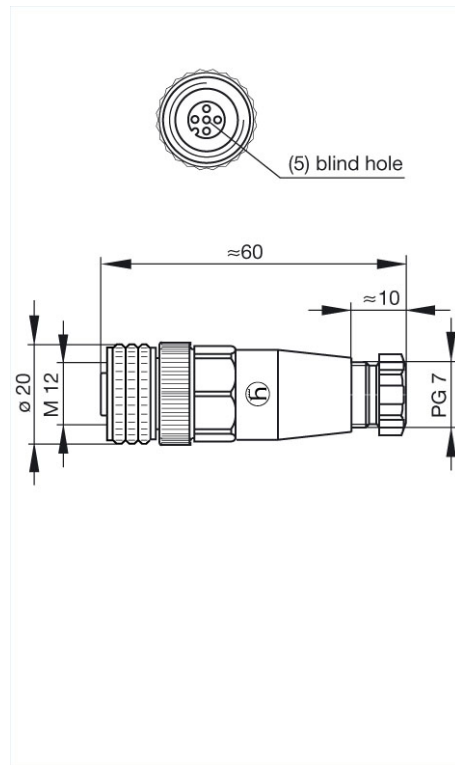

Industrial Connecting Solutions: Circular Connectors: M8 - M12 Connectors: M12 Connectors: M12 Circular connector (M12 E-Series)-with screw locking: Straight cable socket, self-assembled: ELKA 4012
PG7 transparent/topas

<http://www.e-catalog.beldensolutions.com/link/57078-24228-256281-256292-256304-24445-24446-24261-36382/en/conf/ui/state>

Picture

Drawing

Belden Deutschland GmbH

Im Gewerbepark 2
58579 Schalksmühle
Germany
Phone: +49 7127/14-1806
E-Mail: icos-sales@belden.com

The information published in the websites has been compiled as carefully as possible. It is subject to alteration without notice in technical as well as in price-related/commercial respect. The complete information and data were available on user documentation. Mandatory information can only be obtained by a concrete query.