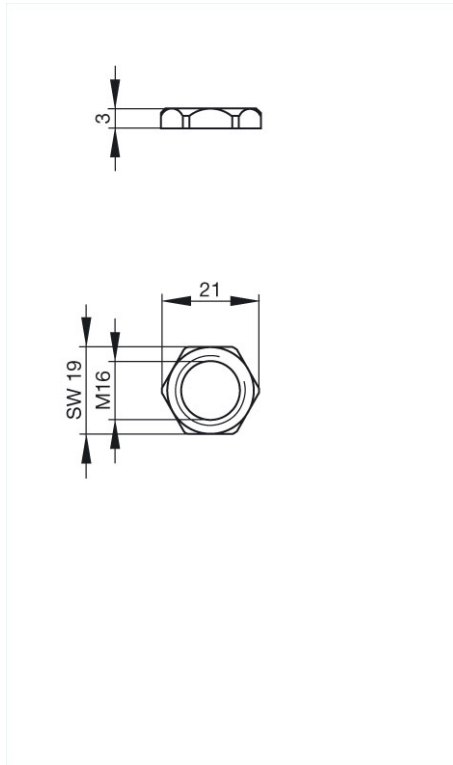

HIRSCHMANN

A BELDEN BRAND

Industrial Connecting Solutions:Archive - Industrial Connectors:Circular Connectors E-series M12 / M12 push-pull (Archive):Accessories E-series M12:ELST-M M16

<http://www.e-catalog.beldensolutions.com/link/57078-24228-62529-24256-24287-37477/en/conf/uistate>

Picture

Drawing

Belden Deutschland GmbH

Im Gewerbepark 2

58579 Schalksmühle

Germany

Phone: +49 7127/14-1806

E-Mail: icos-sales@belden.com

The information published in the websites has been compiled as carefully as possible. It is subject to alteration without notice in technical as well as in price-related/commercial respect. The complete information and data were available on user documentation. Mandatory information can only be obtained by a concrete query.