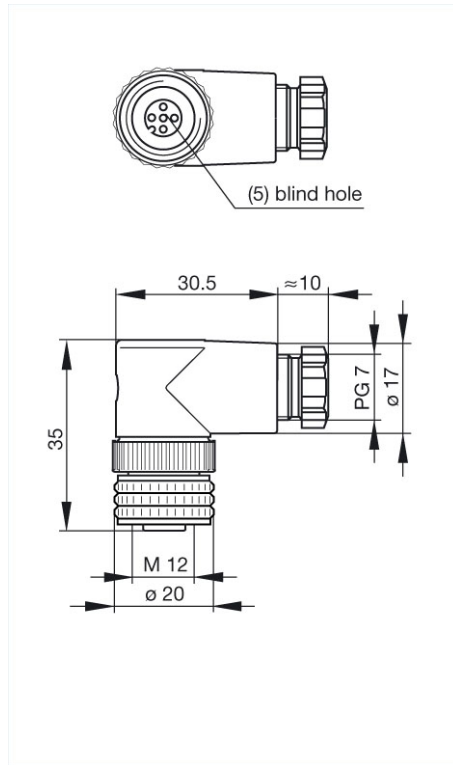

HIRSCHMANN

A BELDEN BRAND

Industrial Connecting Solutions: Circular Connectors: M8 - M12 Connectors: M12 Connectors: M12 Circular connector (M12 E-Series)-with screw locking: Angled cable socket, self-assembled: ELWIKA 4012

PG7 transparent/ topas

<http://www.e-catalog.beldensolutions.com/link/57078-24228-256281-256292-256304-24445-24446-24262-36388/en/conf/ui/state>

Picture

Drawing

Belden Deutschland GmbH

Im Gewerbepark 2
58579 Schalksmühle
Germany
Phone: +49 7127/14-1806
E-Mail: icos-sales@belden.com

The information published in the websites has been compiled as carefully as possible. It is subject to alteration without notice in technical as well as in price-related/commercial respect. The complete information and data were available on user documentation. Mandatory information can only be obtained by a concrete query.