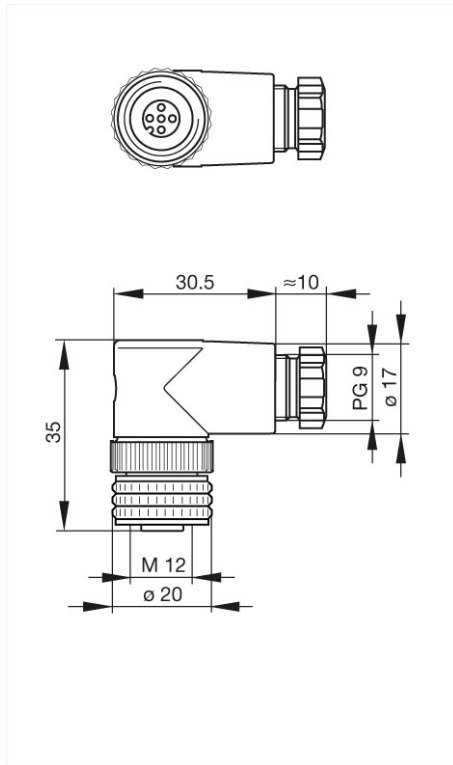

HIRSCHMANN

A BELDEN BRAND

Industrial Connecting Solutions: Circular Connectors: M8 - M12 Connectors: M12 Connectors: M12 Circular connector (M12 E-Series)-with screw locking: Angled cable socket, self-assembled: ELWIKA 5012

PG9

<http://www.e-catalog.beldensolutions.com/link/57078-24228-256281-256292-256304-24445-24446-24262-36391/en/conf/ui/state>

Picture

Drawing

Belden Deutschland GmbH

Im Gewerbepark 2
58579 Schalksmühle
Germany
Phone: +49 7127/14-1806
E-Mail: icos-sales@belden.com

The information published in the websites has been compiled as carefully as possible. It is subject to alteration without notice in technical as well as in price-related/commercial respect. The complete information and data were available on user documentation. Mandatory information can only be obtained by a concrete query.