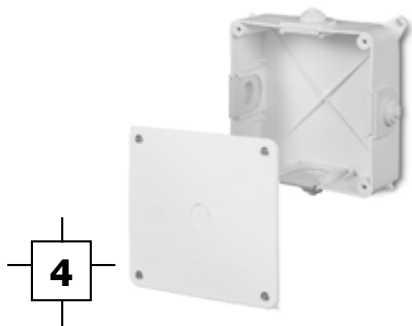

INSTALLATION BOXES SURFACE-MOUNTED EP-LUX TYPE PK

IP 20 650 °C 400 V PP

BOX N/T PK-4 IP 20

Type	Colour	Pack. pcs.	Weight Pack./Kgs	Index
PK-4 IP20	White RAL 9003	6	19,3	0217-00

NORM: PN-IEC-60998-1:2006.
 Number of entries: 4 – cable glands.
 Inside dimensions: 126x126x46 mm
 Dimensions: 134x134x50 mm