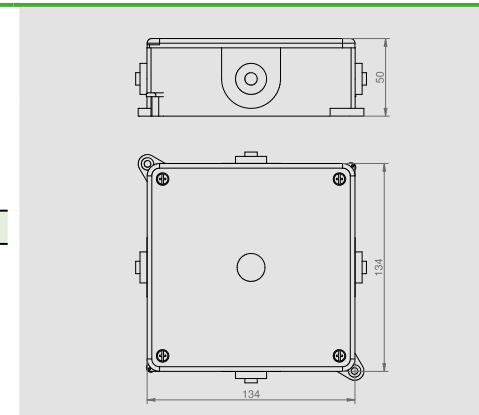

INSTALLATION BOXES SURFACE-MOUNTED EP-LUX TYPE PK

IP 20 650 °C 400 V PP

BOX N/T PK-4 IP 20

Type	Colour	Pack. pcs.	Weight Pack./Kgs	Index
PK-4 IP20	White RAL 9003	6	19,3	0217-00

NORM: PN-IEC-60998-1:2006.
 Number of entries: 4 – cable glands.
 Inside dimensions: 126x126x46 mm
 Dimensions: 134x134x50 mm