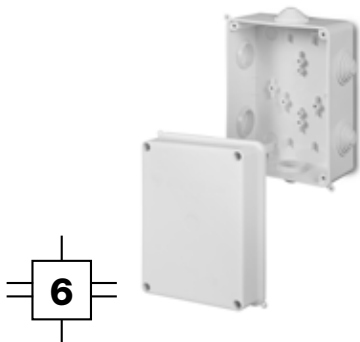

INSTALLATION BOXES SURFACE-MOUNTED EP-LUX TYPE PK

IP 55 650 °C 400 V PP

BOX N/T HERMETIC PK-6 EP-LUX IP 55

Type	Colour	Pack. pcs.	Weight Pack./Kgs	Index
PK-6	White RAL 9003	6	22,56	0227-00
	Grey RAL 7035*	6	22,56	0227-04

NORM: PN-IEC-60998-1:2006.
 Number of entries: 6 – cable glands.
 Inside dimensions: 108x147x86 mm
 Dimensions: 158x118x94 mm

X-ON Electronics

Largest Supplier of Electrical and Electronic Components

Click to view similar products for [Electrical Enclosures](#) category: