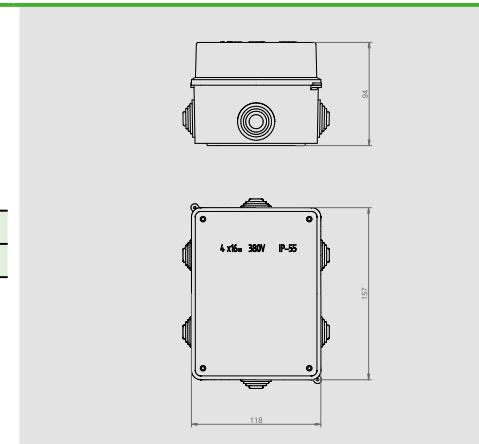

INSTALLATION BOXES SURFACE-MOUNTED EP-LUX TYPE PK

IP 55 650 °C 400 V PP

BOX N/T HERMETIC PK-6 EP-LUX IP 55

Type	Colour	Pack. pcs.	Weight Pack./Kgs	Index
PK-6	White RAL 9003	6	22,56	0227-00
	Grey RAL 7035*	6	22,56	0227-04

NORM: PN-IEC-60998-1:2006.
 Number of entries: 6 – cable glands.
 Inside dimensions: 108x147x86 mm
 Dimensions: 158x118x94 mm

X-ON Electronics

Largest Supplier of Electrical and Electronic Components

Click to view similar products for [Electrical Enclosures](#) category: