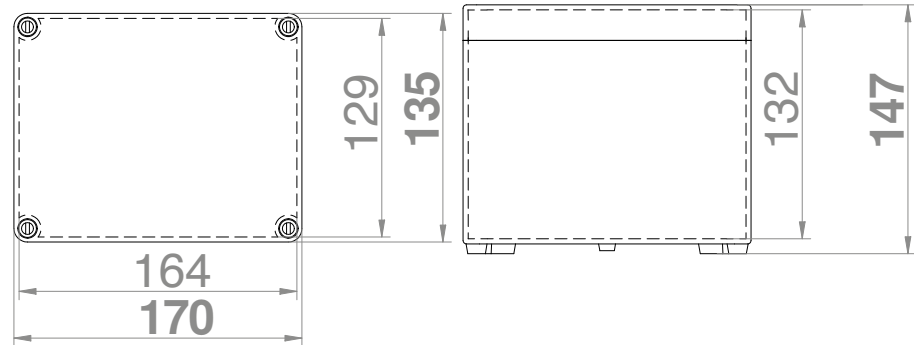

IP 65 IK 07 400 V Br Cl

INDUSTRIAL BOX N/T 170X135X147 IP65

Type	Colour	Pack. pc.	Weigh kg/1pc.	Index
Industrial IP65	Gray RAL 7035	1	0,60	2709-00

NORM PN-EN-60670-1
 Inside dimensions: 164x129x132
 Outside dimensions: 170x135x147