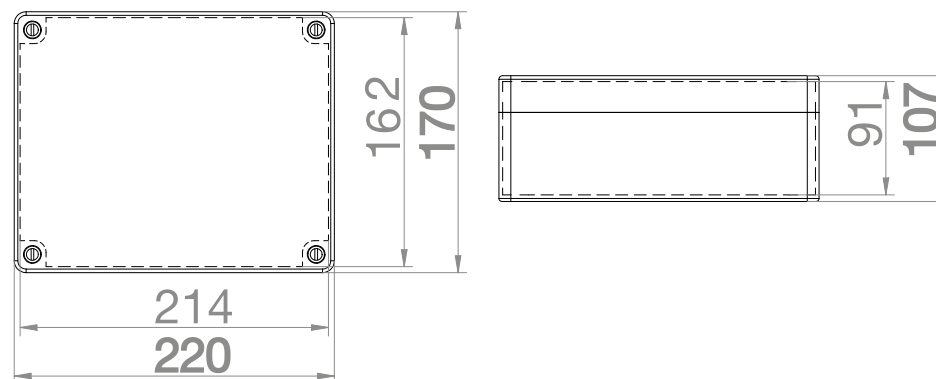

IP 65 IK 07 400 V PC

INDUSTRIAL BOX N/T 220X170X107 IP65 PC

| Type | Colour | Pack. pc. | Weigh kg/1pc. | Index |
|-----------------|---------------|--------------|------------------|----------------|
| Industrial IP65 | Gray RAL 7035 | 1 | 0,80 | 2717-01 |

NORM PN-EN-60670-1
 Inside dimensions: 214x162x91
 Outside dimensions: 220x170x107

X-ON Electronics

Largest Supplier of Electrical and Electronic Components

Click to view similar products for [Enclosures, Boxes, & Cases](#) *category:*