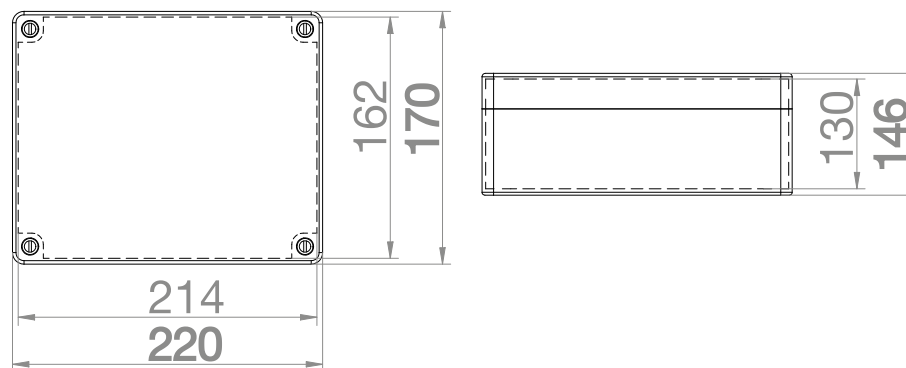

INDUSTRIAL BOX N/T 220X170X146 IP65

Type	Colour	Pack. pc.	Weigh kg/1pc.	Index
Industrial IP65	Gray RAL 7035	1	1,00	2718-00

NORM PN-EN-60670-1
 Inside dimensions: 214x162x130
 Outside dimensions: 220x170x146