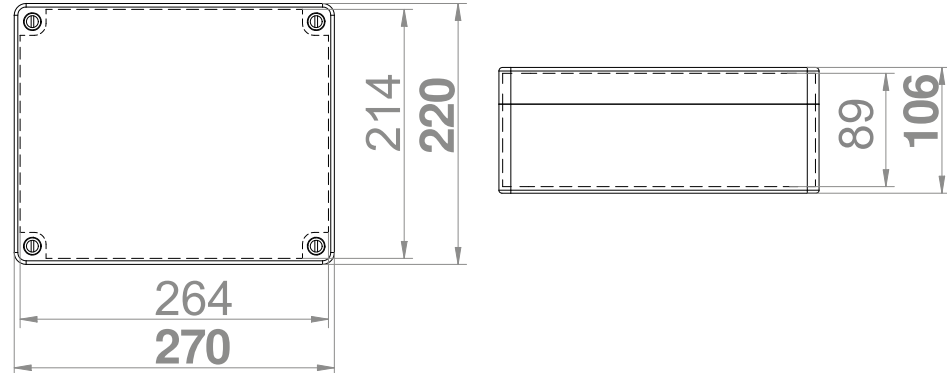

IP 65 IK 07 400 V PC

INDUSTRIAL BOX N/T 270X220X106 IP65 PC

Type	Colour	Pack. pc.	Weigh kg/1pc.	Index
Industrial IP65	Gray RAL 7035	1	1,00	2719-01

NORM PN-EN-60670-1
 Inside dimensions: 264x214x89
 Outside dimensions: 270x220x106