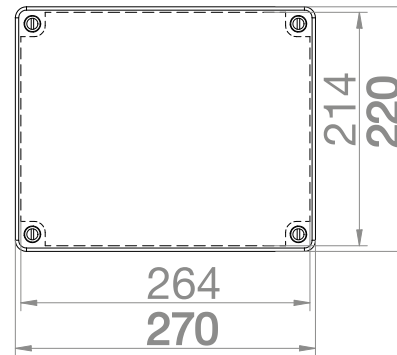

IP 65 IK 07 400 V Br Cl

INDUSTRIAL BOX N/T 270X220X126 IP65

Type	Colour	Pack. pc.	Weigh kg/1pc.	Index
Industrial IP65	Gray RAL 7035	1	1,35	2720-00

NORM PN-EN-60670-1
 Inside dimensions: 264x214x109
 Outside dimensions: 270x220x126