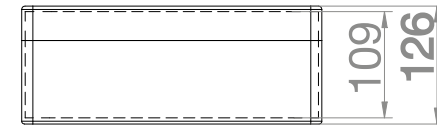

IP 65 IK 07 400 V Br Cl

INDUSTRIAL BOX N/T 270X220X126 IP65

Type	Colour	Pack. pc.	Weigh kg/1pc.	Index
Industrial IP65	Gray RAL 7035	1	1,35	2720-00

NORM PN-EN-60670-1
 Inside dimensions: 264x214x109
 Outside dimensions: 270x220x126