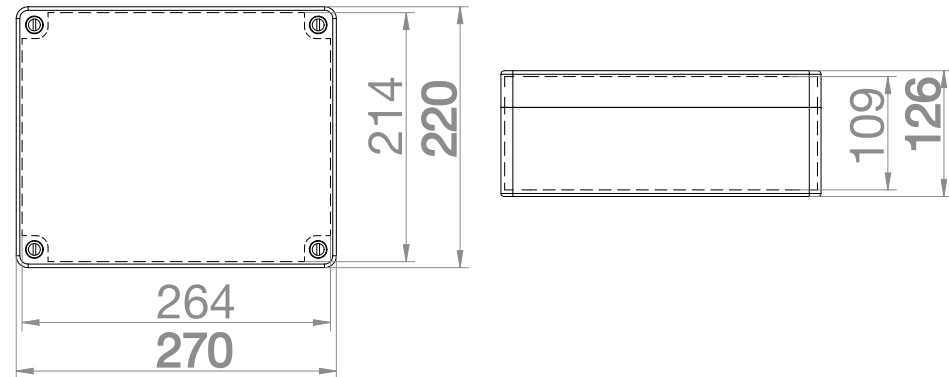

IP 65 IK 07 400 V PC

INDUSTRIAL BOX N/T 270X220X126 IP65 PC

Type	Colour	Pack. pc.	Weigh kg/1pc.	Index
Industrial IP65	Gray RAL 7035	1	1,20	2720-01

NORM PN-EN-60670-1
 Inside dimensions: 264x214x109
 Outside dimensions: 270x220x126