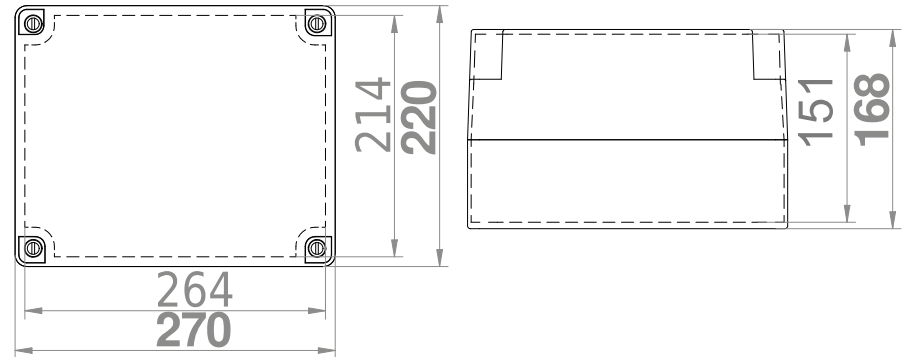

IP 65 IK 07 400 V PC

INDUSTRIAL BOX N/T 270X220X168 IP65 PC

| Type | Colour | Pack. pc. | Weigh kg/1pc. | Index |
|-----------------|---------------|--------------|------------------|----------------|
| Industrial IP65 | Gray RAL 7035 | 1 | 1,49 | 2721-01 |

NORM PN-EN-60670-1
 Inside dimensions: 264x214x151
 Outside dimensions: 270x220x168

X-ON Electronics

Largest Supplier of Electrical and Electronic Components

Click to view similar products for [Enclosures, Boxes, & Cases](#) *category:*