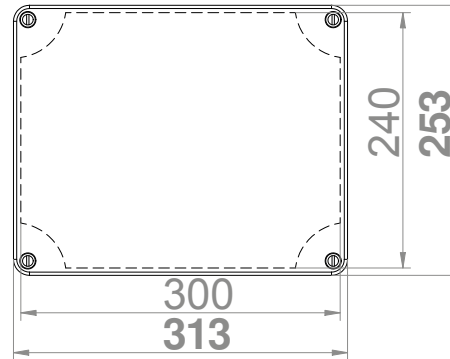

IP 65 IK 07 400 V PC

INDUSTRIAL BOX N/T 313X253X115 IP65 PC

Type	Colour	Pack. pc.	Weigh kg/1pc.	Index
Industrial IP65	Gray RAL 7035	1	1,25	2723-01

NORM PN-EN-60670-1
 Inside dimensions: 300x240x100
 Outside dimensions: 313x253x115