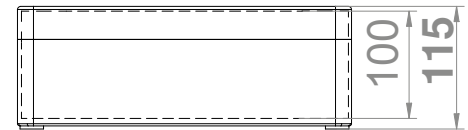

IP 65 IK 07 400 V PC

INDUSTRIAL BOX N/T 313X253X115 IP65 PC

Type	Colour	Pack. pc.	Weigh kg/1pc.	Index
Industrial IP65	Gray RAL 7035	1	1,25	2723-01

NORM PN-EN-60670-1
 Inside dimensions: 300x240x100
 Outside dimensions: 313x253x115