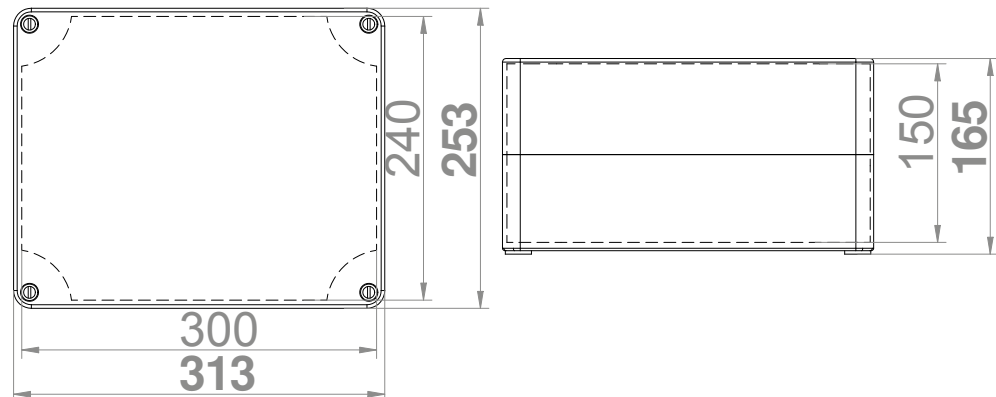

## INDUSTRIAL BOX N/T 313X253X165 IP65

Type	Colour	Pack. pc.	Weigh kg/1pc.	Index
Industrial IP65	Gray RAL 7035	1	2,30	<b>2724-00</b>

NORM PN-EN-60670-1  
 Inside dimensions: 300x240x150  
 Outside dimensions: 313x253x165