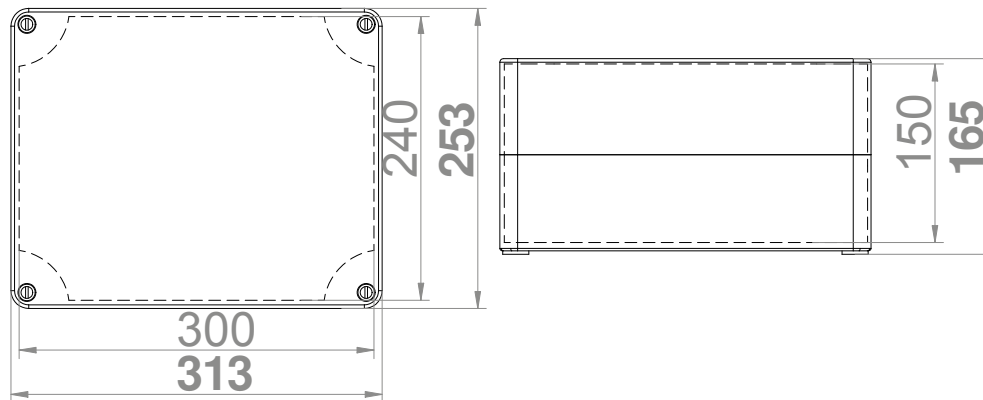

IP 65 IK 07 400 V PC

INDUSTRIAL BOX N/T 313X253X165 IP65 PC

| Type | Colour | Pack. pc. | Weigh kg/1pc. | Index |
|-----------------|---------------|--------------|------------------|----------------|
| Industrial IP65 | Gray RAL 7035 | 1 | 1,85 | 2724-01 |

NORM PN-EN-60670-1
 Inside dimensions: 300x240x150
 Outside dimensions: 313x253x165

X-ON Electronics

Largest Supplier of Electrical and Electronic Components

Click to view similar products for [Enclosures, Boxes, & Cases](#) *category:*