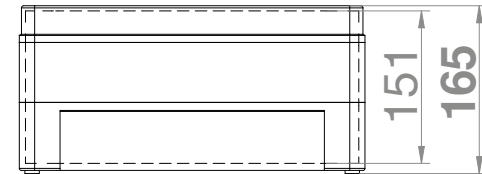

IP 65 IK 07 400 V PC

INDUSTRIAL BOX N/T 340X270X165 IP65 PC

| Type | Colour | Pack. pc. | Weigh kg/1pc. | Index |
|-----------------|---------------|--------------|------------------|----------------|
| Industrial IP65 | Gray RAL 7035 | 1 | - | 2726-01 |

NORM PN-EN-60670-1
 Inside dimensions: 328x258x151
 Outside dimensions: 340x270x165

X-ON Electronics

Largest Supplier of Electrical and Electronic Components

Click to view similar products for [Enclosures, Boxes, & Cases](#) *category:*