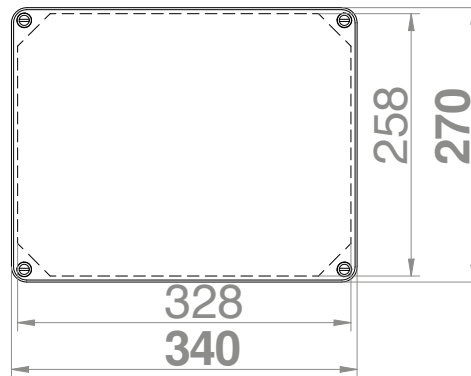

IP 65 IK 07 400 V PC

INDUSTRIAL BOX N/T 340X270X165 IP65 PC

| Type | Colour | Pack. pc. | Weigh kg/1pc. | Index |
|-----------------|---------------|--------------|------------------|----------------|
| Industrial IP65 | Gray RAL 7035 | 1 | - | 2726-01 |

NORM PN-EN-60670-1
 Inside dimensions: 328x258x151
 Outside dimensions: 340x270x165

X-ON Electronics

Largest Supplier of Electrical and Electronic Components

Click to view similar products for [Enclosures, Boxes, & Cases](#) *category:*