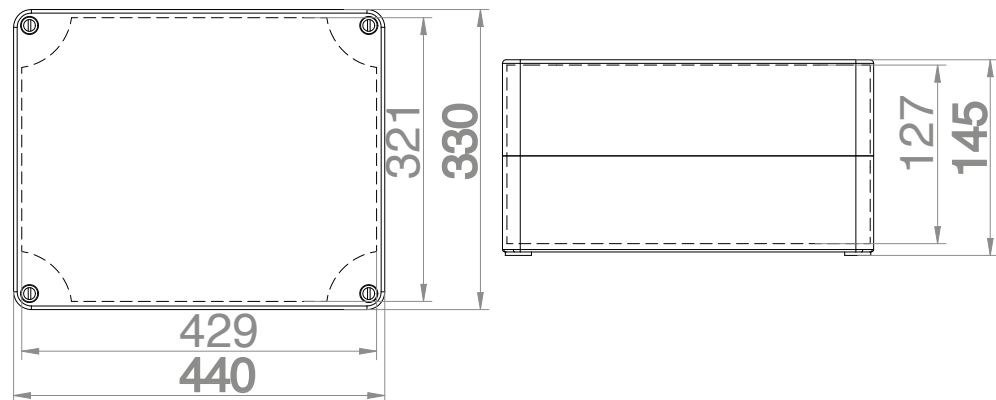

## INDUSTRIAL BOX N/T 440X330X145 IP65 PC

Type	Colour	Pack. pc.	Weigh kg/1pc.	Index
Industrial IP65	Gray RAL 7035	1	3,20	<b>2727-01</b>

NORM PN-EN-60670-1  
 Inside dimensions: 429x321x127  
 Outside dimensions: 440x330x145