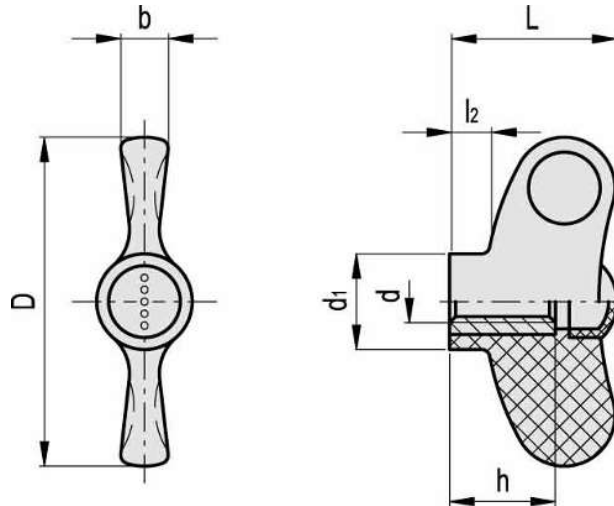

223406-C6	EWN.70 B-M8-C6	70	M8	36	20	8	10	20	45	34
223411-C1	EWN.70 B-M10-C1	70	M10	36	20	8	10	20	58	33
223411-C2	EWN.70 B-M10-C2	70	M10	36	20	8	10	20	58	33
223411-C3	EWN.70 B-M10-C3	70	M10	36	20	8	10	20	58	33
223411-C4	EWN.70 B-M10-C4	70	M10	36	20	8	10	20	58	33
223411-C5	EWN.70 B-M10-C5	70	M10	36	20	8	10	20	58	33
223411-C6	EWN.70 B-M10-C6	70	M10	36	20	8	10	20	58	33

	Black (RAL 7021)	C1
	Blue (RAL 5024)	C5
	Grey (RAL 7035)	C3
	Orange (RAL 2004)	C2
	Red (RAL 3000)	C6
	Yellow (RAL 1021)	C4

EWN-SST

Code	Description	D	d_{6H}	L	d₁	l₂	b	h	C# [Nm]	Weight
224216-C1	EWN.48 SST-M6-C1	47	M6	24	13.5	5.5	7	12	10	10
224216-C2	EWN.48 SST-M6-C2	47	M6	24	13.5	5.5	7	12	10	10
224216-C3	EWN.48 SST-M6-C3	47	M6	24	13.5	5.5	7	12	10	10
224216-C4	EWN.48 SST-M6-C4	47	M6	24	13.5	5.5	7	12	10	10
224216-C5	EWN.48 SST-M6-C5	47	M6	24	13.5	5.5	7	12	10	10
224216-C6	EWN.48 SST-M6-C6	47	M6	24	13.5	5.5	7	12	10	10
224221-C1	EWN.48 SST-M8-C1	47	M8	24	13.5	5.5	7	12	10	9
224221-C2	EWN.48 SST-M8-C2	47	M8	24	13.5	5.5	7	12	10	9
224221-C3	EWN.48 SST-M8-C3	47	M8	24	13.5	5.5	7	12	10	9
224221-C4	EWN.48 SST-M8-C4	47	M8	24	13.5	5.5	7	12	10	9
224221-C5	EWN.48 SST-M8-C5	47	M8	24	13.5	5.5	7	12	10	9
224221-C6	EWN.48 SST-M8-C6	47	M8	24	13.5	5.5	7	12	10	9
224241-C1	EWN.55 SST-M8-C1	55	M8	28	16	6.5	8	18	15	19
224241-C2	EWN.55 SST-M8-C2	55	M8	28	16	6.5	8	18	15	19
224241-C3	EWN.55 SST-M8-C3	55	M8	28	16	6.5	8	18	15	19
224241-C4	EWN.55 SST-M8-C4	55	M8	28	16	6.5	8	18	15	19
224241-C5	EWN.55 SST-M8-C5	55	M8	28	16	6.5	8	18	15	19
224241-C6	EWN.55 SST-M8-C6	55	M8	28	16	6.5	8	18	15	19
224256-C1	EWN.63-SST M10-C1	63	M10	32	19	7.5	9	20	35	28
224256-C2	EWN.63-SST M10-C2	63	M10	32	19	7.5	9	20	35	28
224256-C3	EWN.63-SST M10-C3	63	M10	32	19	7.5	9	20	35	28
224256-C4	EWN.63-SST M10-C4	63	M10	32	19	7.5	9	20	35	28
224256-C5	EWN.63-SST M10-C5	63	M10	32	19	7.5	9	20	35	28
224256-C6	EWN.63-SST M10-C6	63	M10	32	19	7.5	9	20	35	28
224411-C1	EWN.70 SST-M10-C1	70	M10	36	20	8	10	20	35	33
224411-C2	EWN.70 SST-M10-C2	70	M10	36	20	8	10	20	35	33
224411-C3	EWN.70 SST-M10-C3	70	M10	36	20	8	10	20	35	33
224411-C4	EWN.70 SST-M10-C4	70	M10	36	20	8	10	20	35	33
224411-C5	EWN.70 SST-M10-C5	70	M10	36	20	8	10	20	35	33
224411-C6	EWN.70 SST-M10-C6	70	M10	36	20	8	10	20	35	33