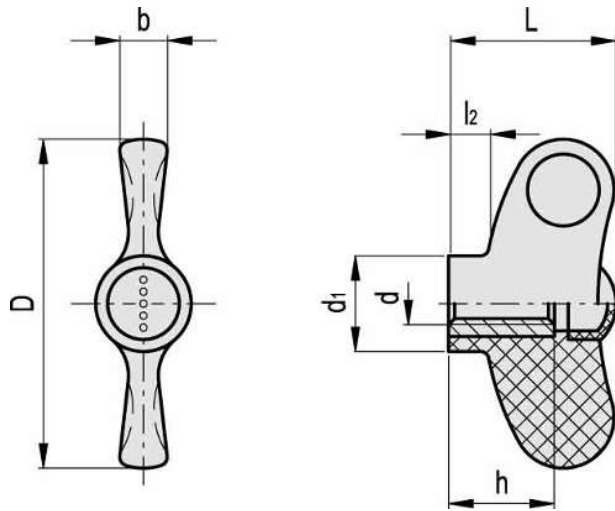

EWN.

Wing knobs

Technopolymer

Main specifications

Material

Glass-fibre reinforced polyamide based (PA) technopolymer, grey-black colour, matte finish.

Cap

Glass-fibre reinforced polyamide based (PA) technopolymer, in Ergostyle colours, matte finish, press-fit assembly.

Available also as accessory sold separately (see table ECA.).

Standard executions

- **EWN-B:** brass boss, threaded pass-through hole, with cap.
- **EWN-SST:** AISI 303 stainless steel boss, threaded-pass hole, with cap.
- **EWN-FP:** brass boss, threaded pass-through hole, without cap.
- **EWN-SST-FP:** AISI 303 stainless steel boss, threaded pass-through hole without cap.
- **EWN-p:** zinc-plated steel threaded stud with chamfered flat end as in UNI 947 : ISO 4753 (see [Technical data](#)), with closing cap.
- **EWN-SST-p:** AISI 303 stainless steel threaded stud, chamfered flat end according to UNI 947 : ISO 4753 (see [Technical data](#)), with closing cap.