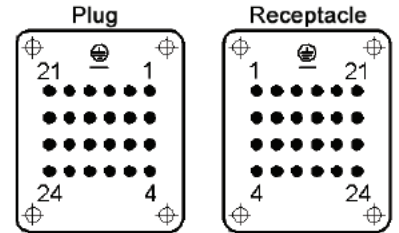

HDD 24 CRIMP TERMINATED: MACHINE CONTACT INSERTS

View from Cable Side

All dimensions are in mm.

Contacts Sold Separately

Plug	Receptacle
11285000	11286000

MACHINE CONTACTS: DIAMETER 1.6 MM

Bags of 100							
mm ²	AWG	Silver		Gold		Stripping Length (mm)	# of Marking Tracks
		Pin	Socket	Pin	Socket		
0.14 - 0.37	26 - 22	13162000	13163000	13162500	13163500	8	1
0.5	20	13162100	13163100	13162600	13163600	8	2
0.75 - 1.0	18	13162200	13163200	13162700	13163700	8	3
1.5	16	13162300	13163300	13162800	13163800	8	4
2.5	14	13162400	13163400	13162900	13163900	5.8	5

Part number= 1 contact

Crimp Tool
11147000

Crimp Dies
11147100

Locator
11147200

Removal Tool:
11161000

X-ON Electronics

Largest Supplier of Electrical and Electronic Components

Click to view similar products for Epic manufacturer: