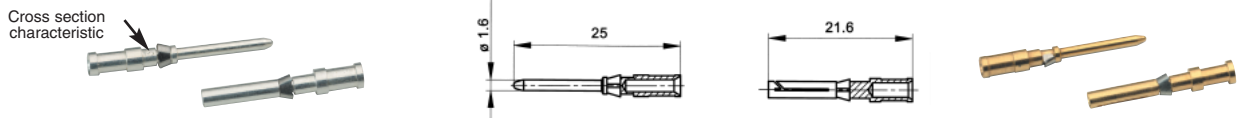

HDD 24 CRIMP TERMINATED: MACHINE CONTACT INSERTS

View from Cable Side

All dimensions are in mm.

Contacts Sold Separately

Plug	Receptacle
11285000	11286000

MACHINE CONTACTS: DIAMETER 1.6 MM

Bags of 100							
mm ²	AWG	Silver		Gold		Stripping Length (mm)	# of Marking Tracks
		Pin	Socket	Pin	Socket		
0.14 - 0.37	26 - 22	13162000	13163000	13162500	13163500	8	1
0.5	20	13162100	13163100	13162600	13163600	8	2
0.75 - 1.0	18	13162200	13163200	13162700	13163700	8	3
1.5	16	13162300	13163300	13162800	13163800	8	4
2.5	14	13162400	13163400	13162900	13163900	5.8	5

Part number= 1 contact

Crimp Tool
11147000

Crimp Dies
11147100

Locator
11147200

Removal Tool:
11161000

X-ON Electronics

Largest Supplier of Electrical and Electronic Components

Click to view similar products for Epic manufacturer: