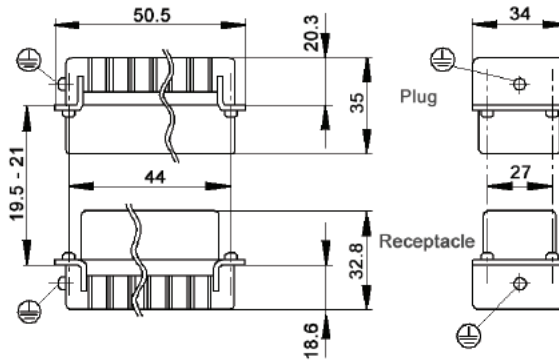

HDD 24 CRIMP TERMINATED: MACHINE CONTACT INSERTS

View from Cable Side

All dimensions are in mm.

Contacts Sold Separately

Plug	Receptacle
11285000	11286000

MACHINE CONTACTS: DIAMETER 1.6 MM

Bags of 100							
mm ²	AWG	Silver		Gold		Stripping Length (mm)	# of Marking Tracks
		Pin	Socket	Pin	Socket		
0.14 - 0.37	26 - 22	13162000	13163000	13162500	13163500	8	1
0.5	20	13162100	13163100	13162600	13163600	8	2
0.75 - 1.0	18	13162200	13163200	13162700	13163700	8	3
1.5	16	13162300	13163300	13162800	13163800	8	4
2.5	14	13162400	13163400	13162900	13163900	5.8	5

Part number= 1 contact

Crimp Tool
11147000

Crimp Dies
11147100

Locator
11147200

Removal Tool:
11161000

X-ON Electronics

Largest Supplier of Electrical and Electronic Components

Click to view similar products for Epic manufacturer: