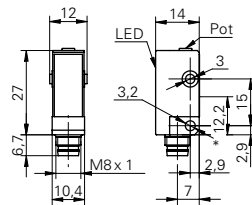

### dimension drawing

\* emitter axis

### general data

type	background suppression
light source	pulsed red LED
sensing distance $T_w$	20 ... 120 mm
sensing range $T_b$ (at $T_w$ max.)	5 ... 120 mm
sensing range $T_b$ (at $T_w$ min.)	5 ... 20 mm
alignment / soiled lens indicator	flashing light indicator
light indicator	LED yellow
sensing distance adjustment	mechanical, 5 turn
distance to focus	35 ... 45 mm
wave length	660 nm
beam diameter	4 mm at focus
suppression of reciprocal influence	yes

### mechanical data

width / diameter	10,4 mm
height / length	27 mm
depth	14 mm
type	rectangular
housing material	plastic (ASA)
front (optics)	PMMA
connection types	connector M8 4 pin