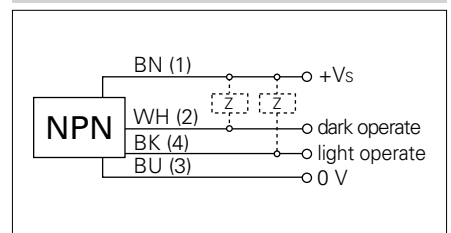

connection diagram