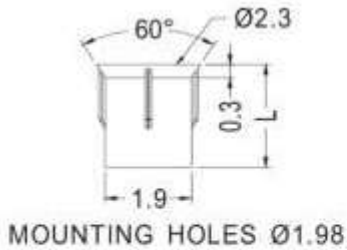

## FIX-LEMB

MATERIAL:PC(UL)  
 FLAME CLASS:94V-0  
 COLOR:TRANSPARENT  
 UNIT:mm

PART NO	L
FIX-LEMB2-2.5V0-F	2,5
FIX-LEMB2-4.8V0-F	4,8
FIX-LEMB2-7V0-F	7
FIX-LEMB2-8V0-F	8
FIX-LEMB2-10V0-F	10

PART NO	L
FIX-LEMB3-2.5V0-F	2,5
FIX-LEMB3-3V0-F	3
FIX-LEMB3-5V0-F	5
FIX-LEMB3-6V0-F	6
FIX-LEMB3-8V0-F	8