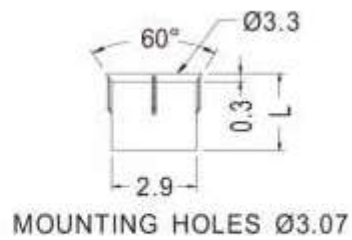

## FIX-LEMB

MATERIAL:PC(UL)  
 FLAME CLASS:94V-0  
 COLOR:TRANSPARENT  
 UNIT:mm

PART NO	L
FIX-LEMB2-2.5V0-F	2,5
FIX-LEMB2-4.8V0-F	4,8
FIX-LEMB2-7V0-F	7
FIX-LEMB2-8V0-F	8
FIX-LEMB2-10V0-F	10

PART NO	L
FIX-LEMB3-2.5V0-F	2,5
FIX-LEMB3-3V0-F	3
FIX-LEMB3-5V0-F	5
FIX-LEMB3-6V0-F	6
FIX-LEMB3-8V0-F	8