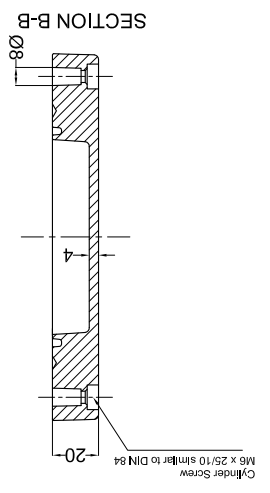

PROPERTY OF RaychemRFG (P) LTD.
 ALL RIGHTS RESERVED AND/OR PHOTOCOPIING THIS DOCUMENT IS PROHIBITED
 TO A PERSON WITHOUT RaychemRFG (P) LTD. WRITTEN AUTHORIZATION IS PROHIBITED

BASE

LID

QUANTITY	1	MATERIAL	ALSI12
TOLERANCE		WEIGHT	NATURAL
±0.2 DIMENSIONS		FINISH	NATURAL
±1.0° ANGLES		TITLE	JUNCTION BOX
ALL DIMENSION ARE IN MM		SCALE	260 x 160 x 90
		DRG. NO.	AJB-26016090

MACH NAME
 Raychem RFG (P) Limited
 Coat Mahal Annex, Dr. Amte Beasant Road, Worli, Mumbai 400030
 Web : www.raychemrfg.com

* = Conical form tapering downward. Undiminished dimensions per GTA 13/5 DIN 1688