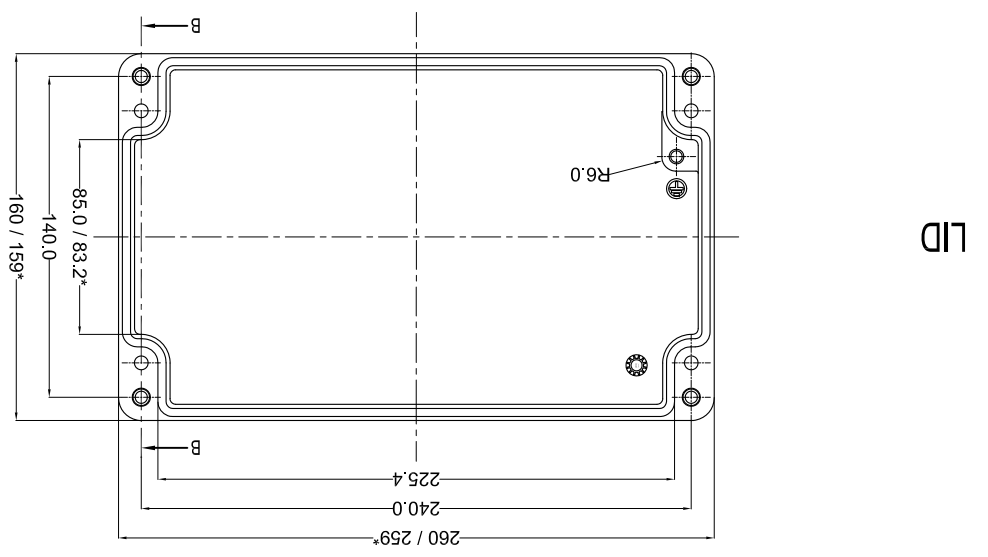

PROPERTY OF RaychemRFG (P) LTD.
 ALL RIGHTS RESERVED AND/OR PHOTOCOPIING THIS DOCUMENT IS PROHIBITED
 TO A PERSON WITHOUT RaychemRFG (P) LTD. WRITTEN AUTHORIZATION IS PROHIBITED

BASE

LID

QUANTITY	1	MATERIAL	ALSI12
TOLERANCE		WEIGHT	NATURAL
±0.2 DIMENSIONS		FINISH	NATURAL
±1.0° ANGLES		TITLE	JUNCTION BOX
ALL DIMENSION ARE IN MM		SCALE	260 x 160 x 90
		DRG. NO.	AJB-26016090

MACH NAME
 Raychem RFG (P) Limited
 Coat Mahal Annex, Dr. Amte Beasant Road, Worli, Mumbai 400030
 Web : www.raychemrfg.com

* = Conical form tapering downward. Undiminished dimensions per GTA 13/5 DIN 1688