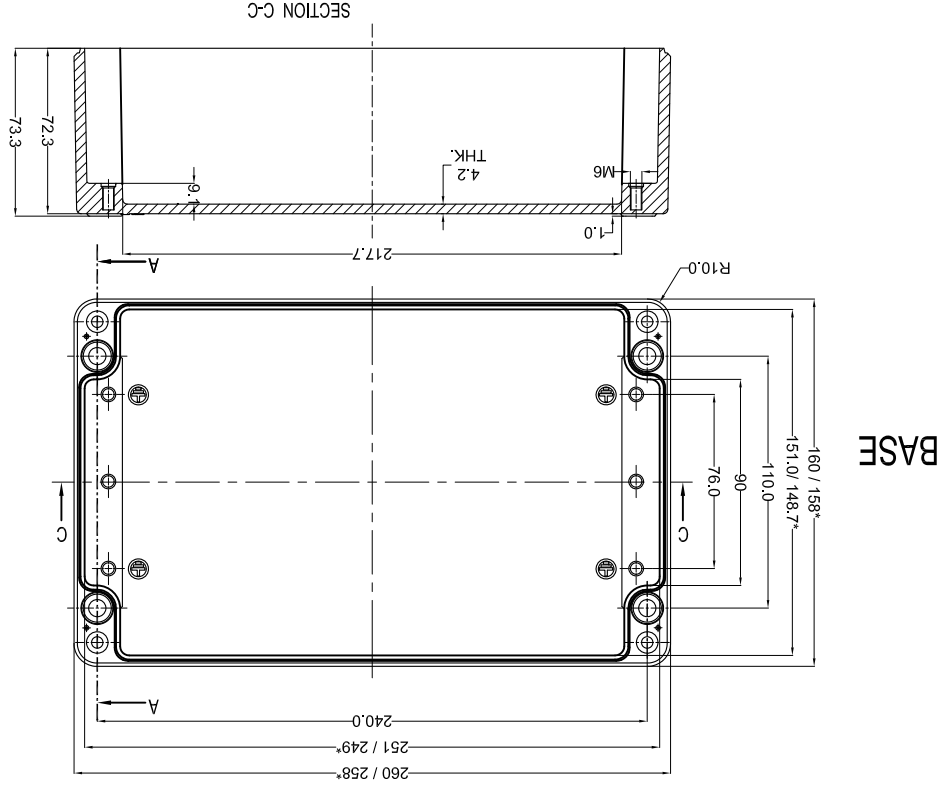

PROPERTY OF RaychemRFG (P) LTD.
 ALL RIGHTS RESERVED AND/OR PHOTOCOPIING THIS DOCUMENT IS PROHIBITED
 TO A PERSON WITHOUT RaychemRFG (P) LTD. WRITTEN AUTHORIZATION IS PROHIBITED

BASE

LID

QUANTITY	1	MATERIAL	ALSI12
TOLERANCE		WEIGHT	NATURAL
±0.2 DIMENSIONS		FINISH	NATURAL
±1.0° ANGLES		TITLE	JUNCTION BOX
ALL DIMENSION ARE IN MM		SCALE	260 x 160 x 90
		DRG. NO.	AJB-26016090

MACH NAME
 Raychem RFG (P) Limited
 Coat Mahal Annex, Dr. Amte Beasant Road, Worli, Mumbai 400030
 Web : www.raychemrfg.com

* = Conical form tapering downward. Undiminished dimensions per GTA 13/5 DIN 1688