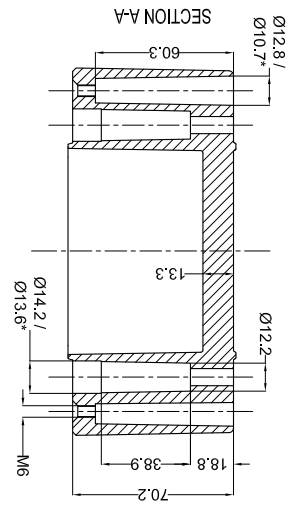

PROPERTY OF RaychemRFG (P) LTD.
 ALL RIGHTS RESERVED AND/OR PHOTOCOPIING THIS DOCUMENT IS PROHIBITED
 TO A PERSON WITHOUT RaychemRFG (P) LTD. WRITTEN AUTHORIZATION IS PROHIBITED

BASE

LID

QUANTITY	1	MATERIAL	ALSI12
TOLERANCE		WEIGHT	NATURAL
±0.2 DIMENSIONS		FINISH	NATURAL
±1.0° ANGLES		TITLE	JUNCTION BOX
ALL DIMENSION ARE IN MM		SCALE	260 x 160 x 90
		DRG. NO.	AJB-26016090

MACH NAME
 Raychem RFG (P) Limited
 Coat Mahal Annex, Dr. Amte Beasant Road, Worli, Mumbai 400030
 Web : www.raychemrfg.com

* = Conical form tapering downward. Undiminished dimensions per GTA 13/5 DIN 1688