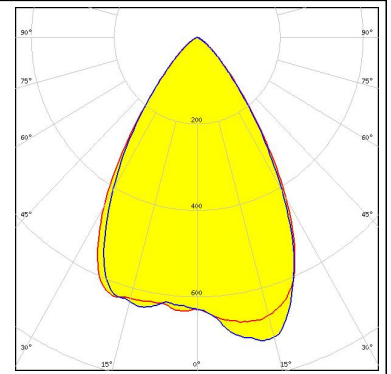

### TECHNICAL SPECIFICATIONS:

Dimensions	Ø 9.9 mm
Height	7 mm
Fastening	glue, pin
Colour	black
Box size	
Box weight	1.4 kg
Quantity in Box	2000 pcs
ROHS compliant	yes ⓘ

### MATERIAL SPECIFICATIONS:

Component	Type	Material	Colour
LISA2-WWX	Lens	PMMA	clear
LISA2-HLD-PIN-OSL	Holder	PC	black

## PHOTOMETRIC DATA (MEASURED):

**OSRAM**  
Opto Semiconductors

LED            Oslon Square EC  
FWHM        63.0°  
Efficiency    79 %  
Peak intensity 0.740 cd/lm  
Required components:

### GENERAL INFORMATION:

NOTE: The typical beam angle will be changed by different color, chip size and chip position tolerance. The typical total beam angle is the full angle measured where the luminous intensity is half of the peak value.