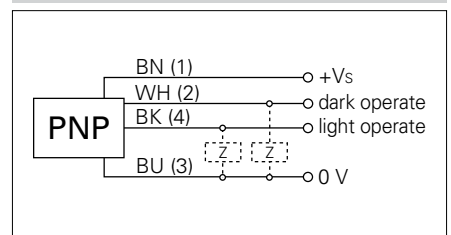

connection diagram