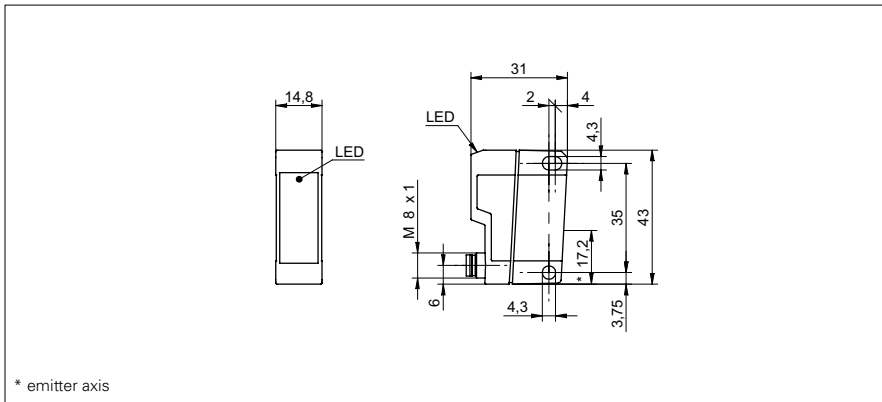

Retro-reflective sensors

FDPK 14P5101/S35A

dimension drawing

* emitter axis

general data

| | |
|-------------------------------------|--------------------------|
| type | retro-reflective sensor |
| light source | pulsed red LED |
| actual range Sb | 7 m |
| nominal range Sn | 7,2 m |
| polarization filter | yes |
| alignment / soiled lens indicator | flashing light indicator |
| light indicator | LED yellow |
| sensitivity adjustment | no |
| wave length | 660 nm |
| suppression of reciprocal influence | yes |

mechanical data

| | |
|------------------|---------------------|
| width / diameter | 14,8 mm |
| height / length | 43 mm |
| depth | 31 mm |
| type | rectangular |
| housing material | plastic (ASA, MABS) |
| front (optics) | PMMA |
| connection types | connector M8 4 pin |