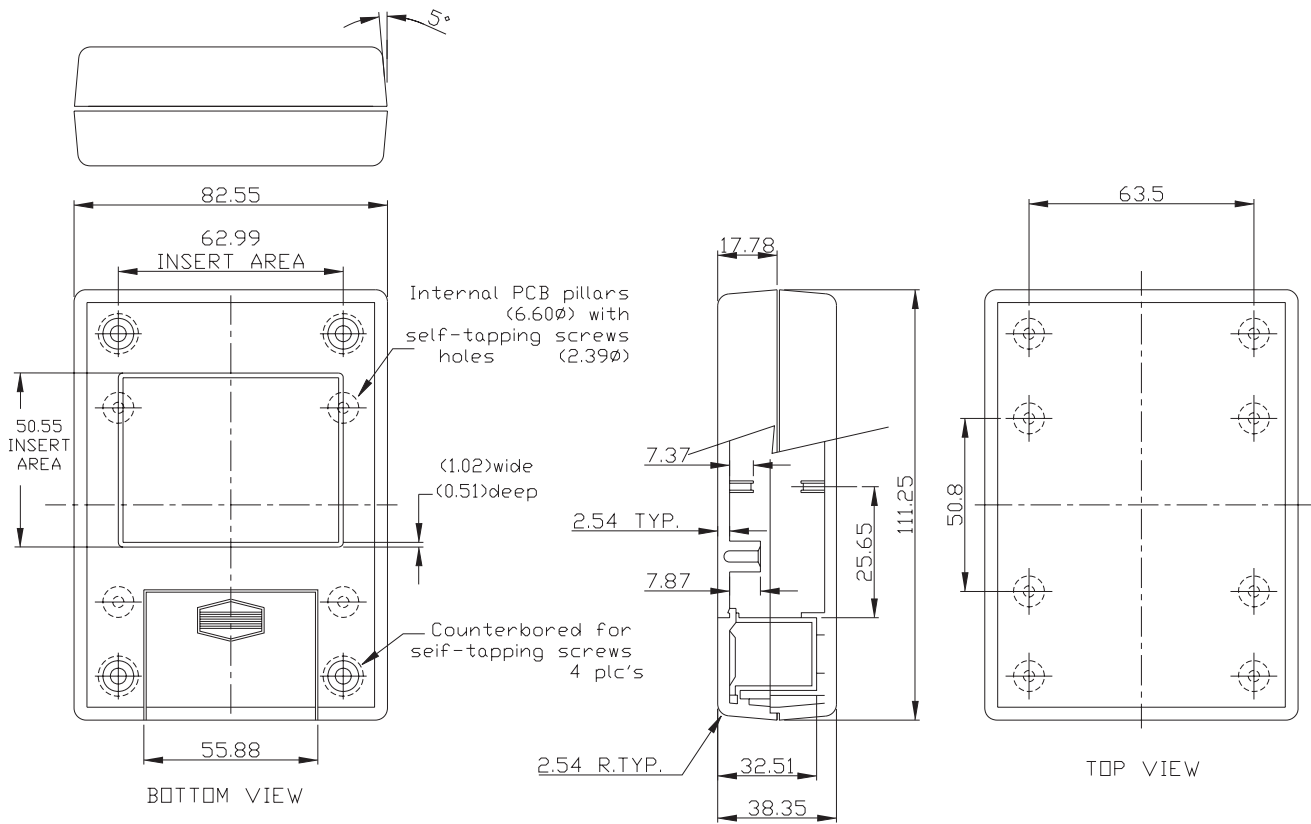

ITEM No.	COLOR	ITEM No.	COLOR	EXTERNAL DIMENSION(MM)
G1200G	Light Grey	G1200B	Black	92.0 x 57.0 x 25.4
G1202G	Light Grey	G1202B	Black	111.0 x 82.5 x 38.0
G1202G(BC)	Light Grey	G1202B(BC)	Black	111.0 x 82.5 x 38.0
G1204G	Light Grey	G1204B	Black	142.8 x 82.5 x 38.0
G1208G	Light Grey	G1208B	Black	174.5 x 123.6 x 38.0
G1213G	Light Grey	G1213B	Black	174.5 x 123.6 x 63.5

- Put-on rubber feet are included.

G1200

G1202

G1202(BC)

G1204

G1208

G1213

X-ON Electronics