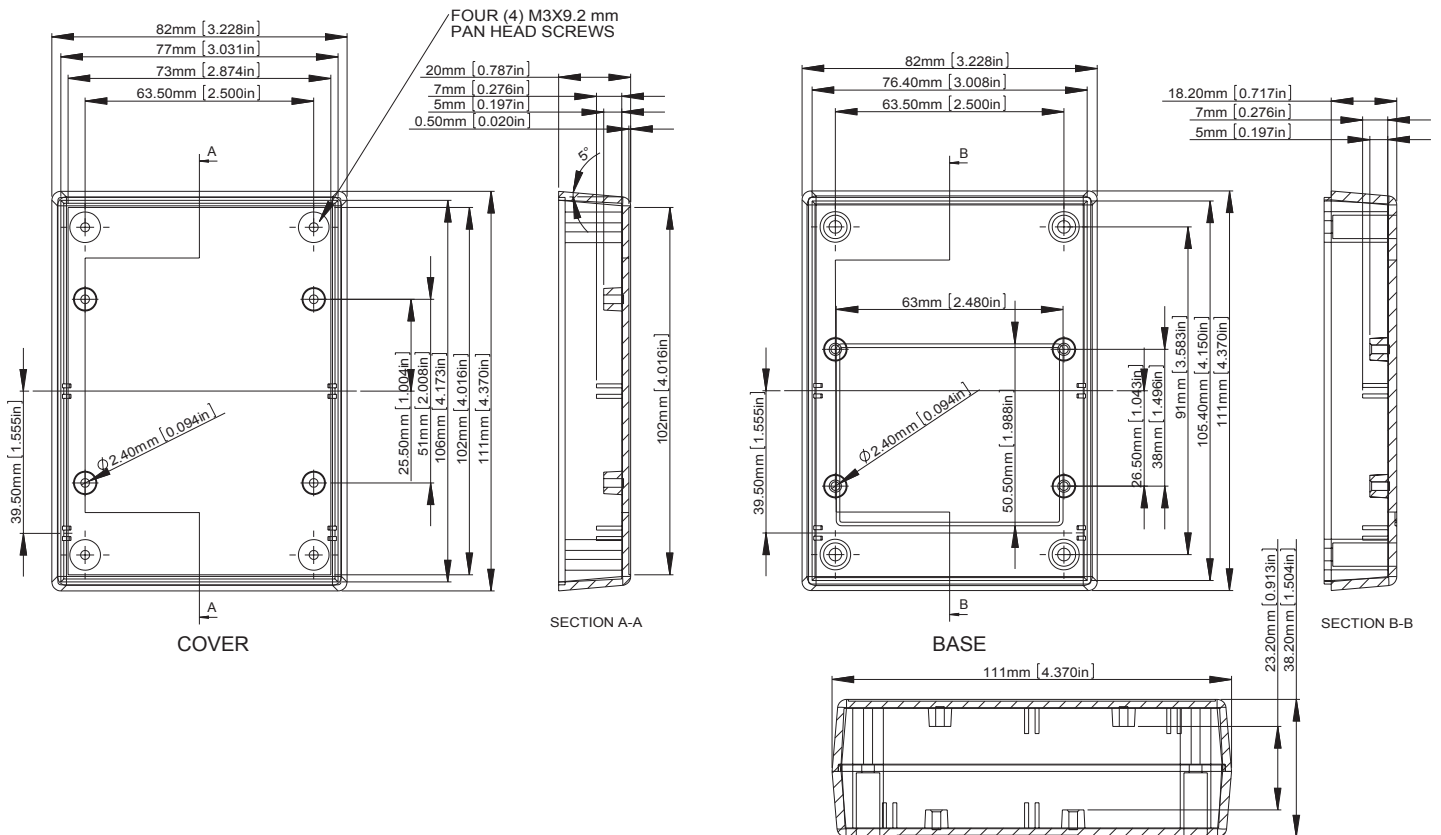

ITEM No.	COLOR	ITEM No.	COLOR	EXTERNAL DIMENSION(MM)
G1200G	Light Grey	G1200B	Black	92.0 x 57.0 x 25.4
G1202G	Light Grey	G1202B	Black	111.0 x 82.5 x 38.0
G1202G(BC)	Light Grey	G1202B(BC)	Black	111.0 x 82.5 x 38.0
G1204G	Light Grey	G1204B	Black	142.8 x 82.5 x 38.0
G1208G	Light Grey	G1208B	Black	174.5 x 123.6 x 38.0
G1213G	Light Grey	G1213B	Black	174.5 x 123.6 x 63.5

- Put-on rubber feet are included.

G1200

G1202

G1202(BC)

G1204

G1208

G1213

X-ON Electronics