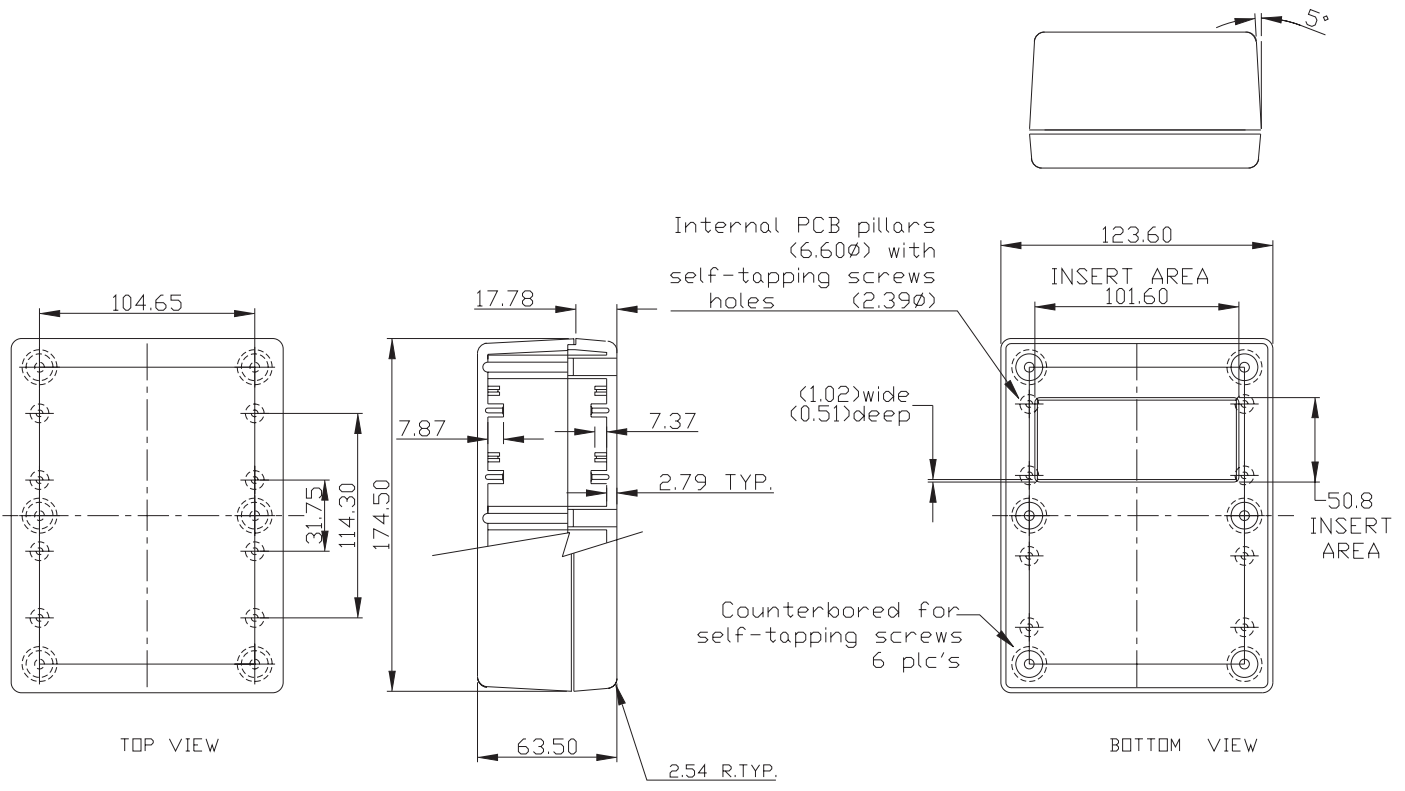

ITEM No.	COLOR	ITEM No.	COLOR	EXTERNAL DIMENSION(MM)
G1200G	Light Grey	G1200B	Black	92.0 x 57.0 x 25.4
G1202G	Light Grey	G1202B	Black	111.0 x 82.5 x 38.0
G1202G(BC)	Light Grey	G1202B(BC)	Black	111.0 x 82.5 x 38.0
G1204G	Light Grey	G1204B	Black	142.8 x 82.5 x 38.0
G1208G	Light Grey	G1208B	Black	174.5 x 123.6 x 38.0
G1213G	Light Grey	G1213B	Black	174.5 x 123.6 x 63.5

- Put-on rubber feet are included.

G1200

G1202

G1202(BC)

G1204

G1208

G1213

X-ON Electronics