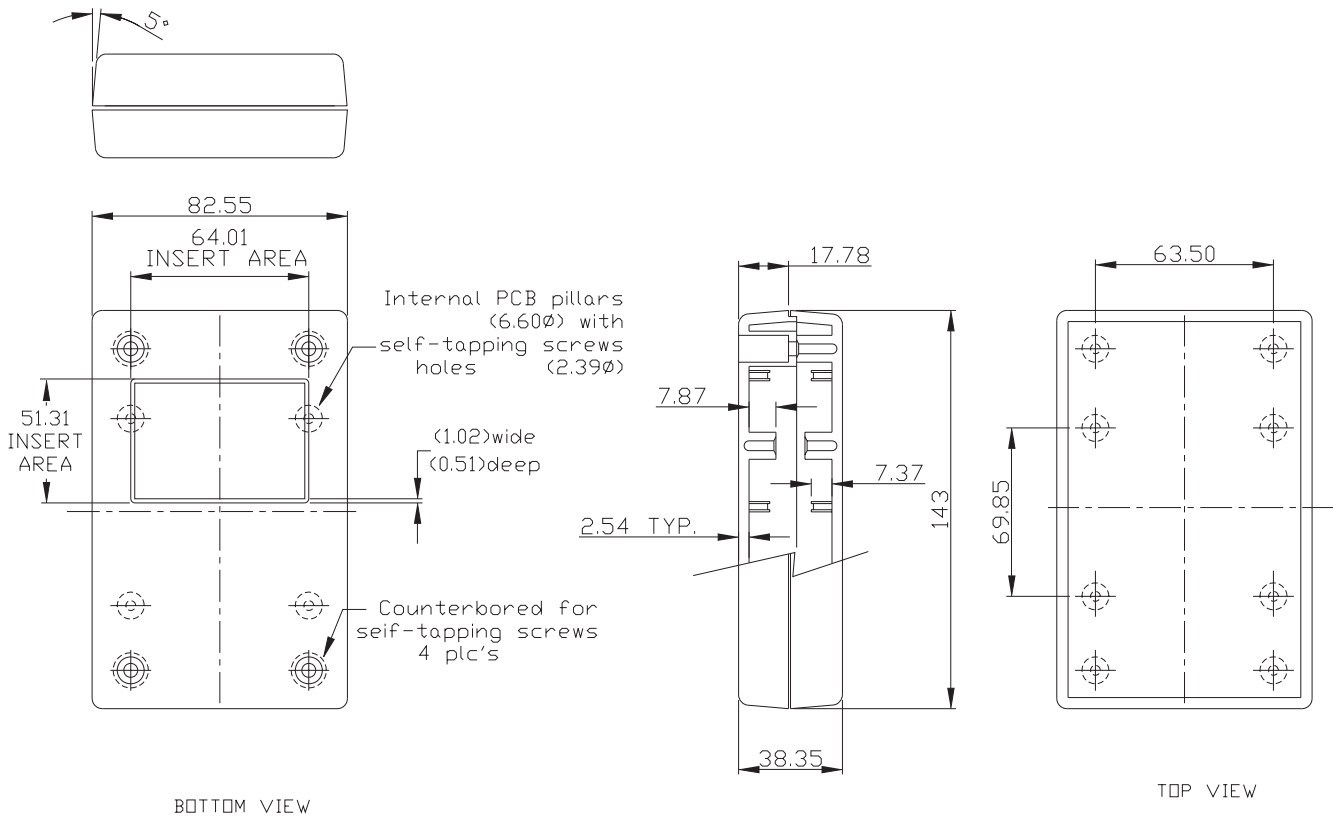

ITEM No.	COLOR	ITEM No.	COLOR	EXTERNAL DIMENSION(MM)
G1200G	Light Grey	G1200B	Black	92.0 x 57.0 x 25.4
G1202G	Light Grey	G1202B	Black	111.0 x 82.5 x 38.0
G1202G(BC)	Light Grey	G1202B(BC)	Black	111.0 x 82.5 x 38.0
G1204G	Light Grey	G1204B	Black	142.8 x 82.5 x 38.0
G1208G	Light Grey	G1208B	Black	174.5 x 123.6 x 38.0
G1213G	Light Grey	G1213B	Black	174.5 x 123.6 x 63.5

- Put-on rubber feet are included.

G1200

G1202

G1202(BC)

G1204

G1208

G1213

X-ON Electronics