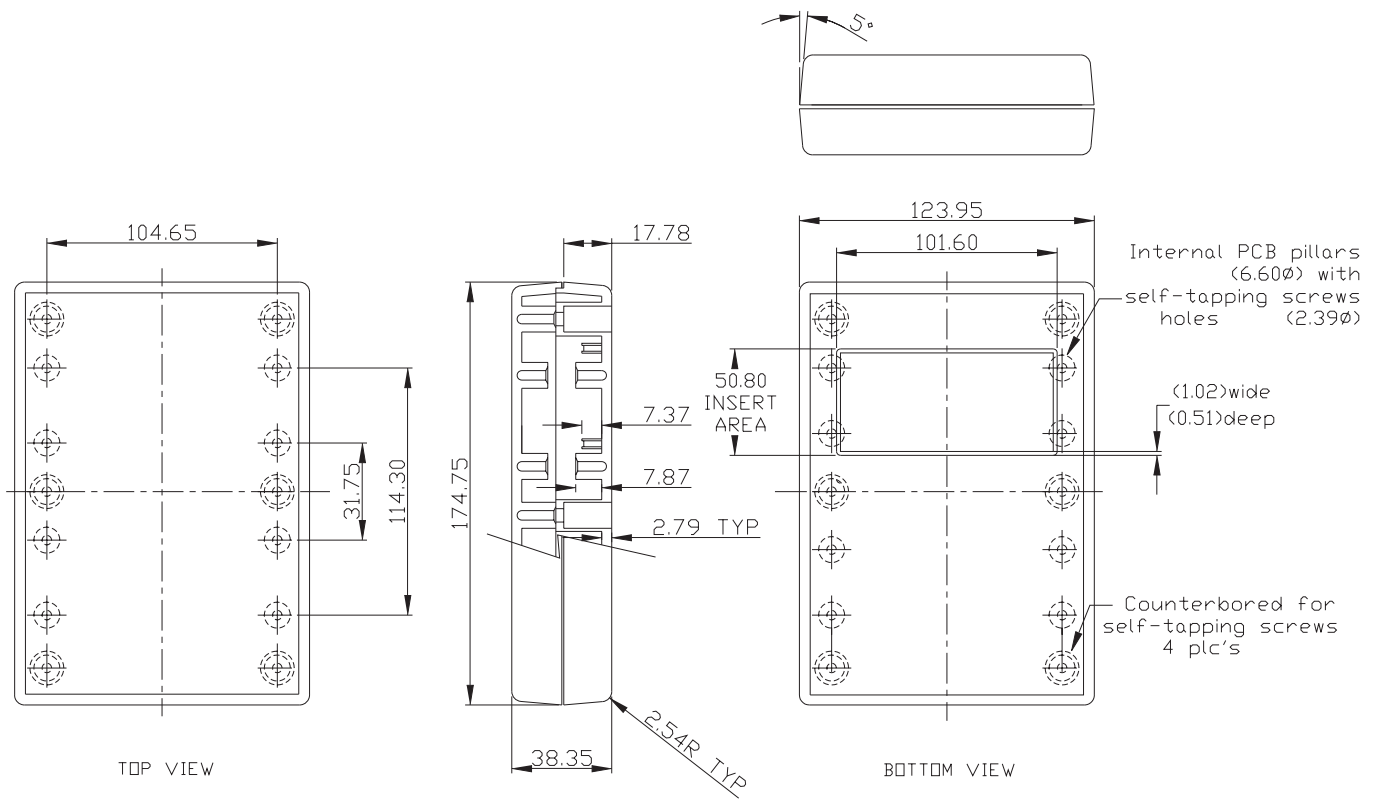

ITEM No.	COLOR	ITEM No.	COLOR	EXTERNAL DIMENSION(MM)
G1200G	Light Grey	G1200B	Black	92.0 x 57.0 x 25.4
G1202G	Light Grey	G1202B	Black	111.0 x 82.5 x 38.0
G1202G(BC)	Light Grey	G1202B(BC)	Black	111.0 x 82.5 x 38.0
G1204G	Light Grey	G1204B	Black	142.8 x 82.5 x 38.0
G1208G	Light Grey	G1208B	Black	174.5 x 123.6 x 38.0
G1213G	Light Grey	G1213B	Black	174.5 x 123.6 x 63.5

- Put-on rubber feet are included.

G1200

G1202

G1202(BC)

G1204

G1208

G1213

X-ON Electronics