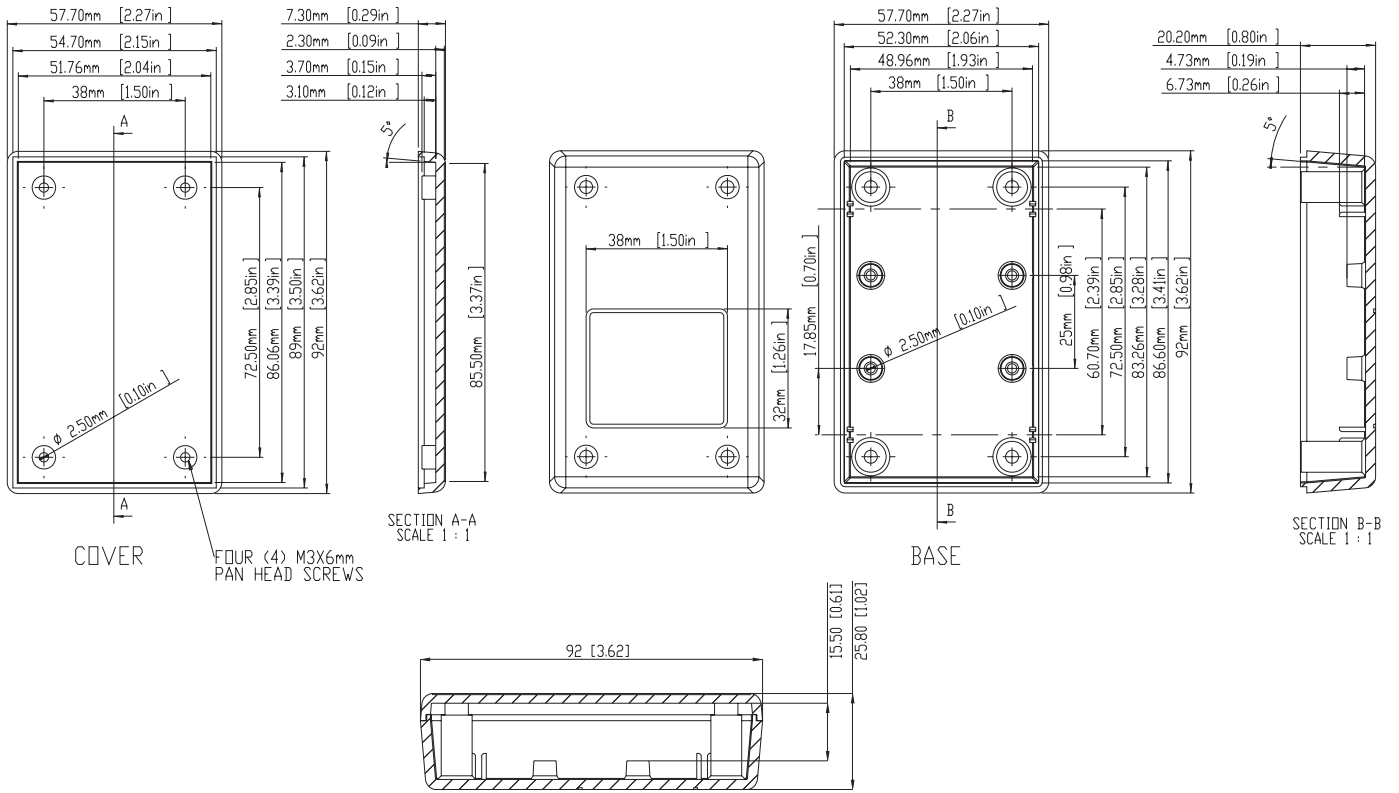

ITEM No.	COLOR	ITEM No.	COLOR	EXTERNAL DIMENSION(MM)
G1200G	Light Grey	G1200B	Black	92.0 x 57.0 x 25.4
G1202G	Light Grey	G1202B	Black	111.0 x 82.5 x 38.0
G1202G(BC)	Light Grey	G1202B(BC)	Black	111.0 x 82.5 x 38.0
G1204G	Light Grey	G1204B	Black	142.8 x 82.5 x 38.0
G1208G	Light Grey	G1208B	Black	174.5 x 123.6 x 38.0
G1213G	Light Grey	G1213B	Black	174.5 x 123.6 x 63.5

- Put-on rubber feet are included.

G1200

G1202

G1202(BC)

G1204

G1208

G1213

X-ON Electronics