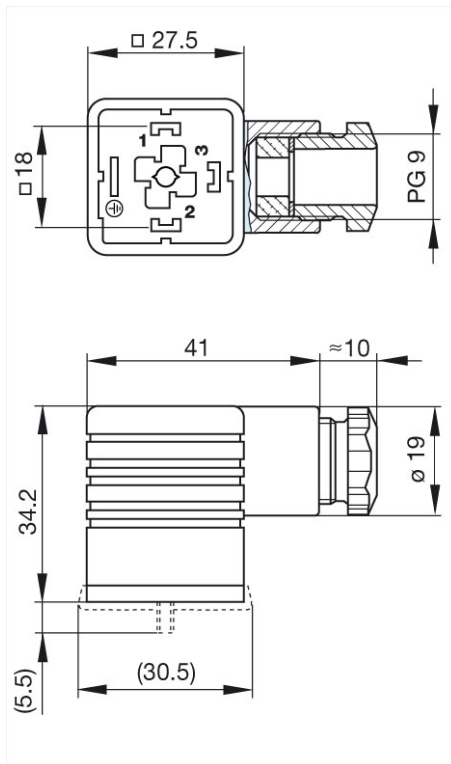

HIRSCHMANN

A BELDEN BRAND

Industrial Connecting Solutions:Rectangular Connectors:Valve Connectors (Type A -B -C):Type A:Field Attachable Valve Connectors:Valve Connectors (DIN EN 175 301-803):GDM 2009 grau/grey
<http://www.e-catalog.beldensolutions.com/link/57078-24228-256261-256266-256270-276215-24311-34881/en/conf/ui.state>

Order no. 731 739-004;
profiled gasket GDM 3-16,
Order no. 731 531-002;
knurled screw GDM 3011-8,
Order no. 732 574-001;
stainless steel screw GDM 3011 RF-1,
Order no. 734 363-001

Picture

Drawing

Belden Deutschland GmbH

Im GewerbestraÙe 2
58579 Schalksmühle
Germany
Phone: +49 7127/14-1806
E-Mail: icos-sales@belden.com

The information published in the websites has been compiled as carefully as possible. It is subject to alteration without notice in technical as well as in price-related/commercial respect. The complete information and data were available on user documentation. Mandatory information can only be obtained by a concrete query.