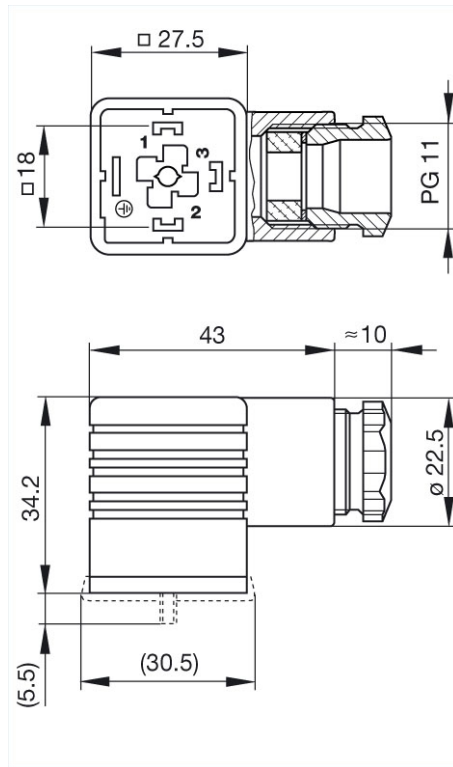

HIRSCHMANN

A BELDEN BRAND

Industrial Connecting Solutions:Rectangular Connectors:Valve Connectors (Type A -B -C):Type A:Field Attachable Valve Connectors:Valve Connectors (DIN EN 175 301-803):GDM 3011 grau/grey
<http://www.e-catalog.beldensolutions.com/link/57078-24228-256261-256266-256270-276215-24311-34892/en/conf/ui.state>

Picture

Drawing

Belden Deutschland GmbH
Im Gewerbepark 2
58579 Schalksmühle
Germany
Phone: +49 7127/14-1806
E-Mail: icos-sales@belden.com

The information published in the websites has been compiled as carefully as possible. It is subject to alteration without notice in technical as well as in price-related/commercial respect. The complete information and data were available on user documentation. Mandatory information can only be obtained by a concrete query.