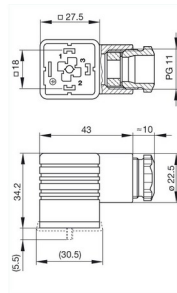

Industrial Connectors:Rectangular connectors GDM-series:Type A EN 175301-803 (DIN 43650) / ISO 4400:Cable socket, self-assembly:GDM 3011 J schwarz/black
<http://e-catalog.hirschmann.com/link/57078-24228-24309-24310-24311-34893/en/conf/ui/state>

Order no. 731 739-004;
profiled gasket GDM 3-16,
Order no. 731 531-002;
knurled screw GDM 3011-8,
Order no. 732 574-001;
stainless steel screw GDM 3011 RF-1,
Order no. 734 363-001

Picture

Drawing

Belden Deutschland GmbH
Im Gewerbepark 2
58579 Schalksmühle
Germany
Phone: +49 7127/14-1806
E-Mail: icos-sales@belden.com

The information published in the websites has been compiled as carefully as possible. It is subject to alteration without notice in technical as well as in price-related/commercial respect. The complete information and data were available on user documentation. Mandatory information can only be obtained by a concrete query.