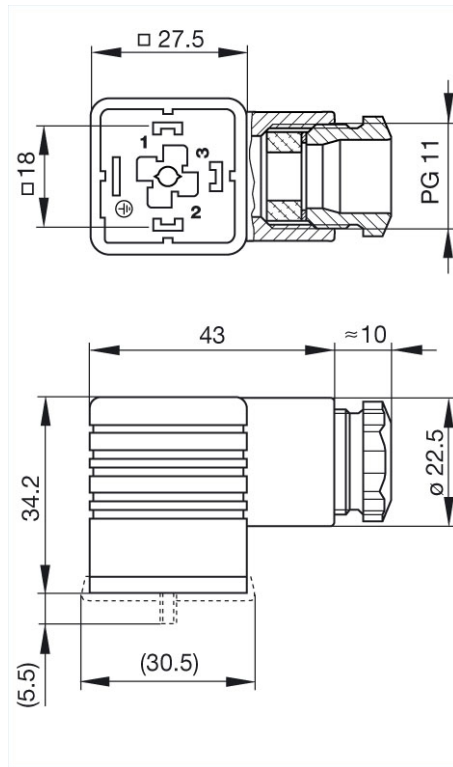

HIRSCHMANN

A BELDEN BRAND

Industrial Connecting Solutions:Rectangular Connectors:Valve Connectors (Type A -B -C):Type A:Field Attachable Valve Connectors:Valve Connectors (DIN EN 175 301-803):GDM 3011 schwarz/black
<http://www.e-catalog.beldensolutions.com/link/57078-24228-256261-256266-256270-276215-24311-34891/en/conf/ui.state>

Picture

Drawing

Belden Deutschland GmbH
Im Gewerbepark 2
58579 Schalksmühle
Germany
Phone: +49 7127/14-1806
E-Mail: icos-sales@belden.com

The information published in the websites has been compiled as carefully as possible. It is subject to alteration without notice in technical as well as in price-related/commercial respect. The complete information and data were available on user documentation. Mandatory information can only be obtained by a concrete query.