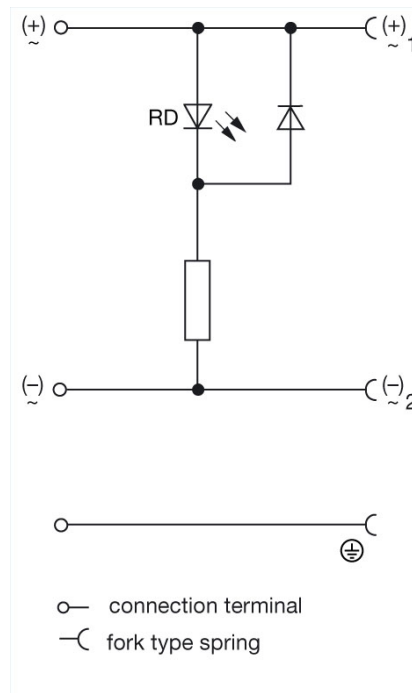

GDML 2016 LED 24 grau/grey

Industrial Connectors:Rectangular connectors GDM-series:Type AEN 175301-803 (DIN 43650) / ISO 4400:Cable socket with electronic insert

Delivery informations	
Availability	available
Document created at	12.05.2009
Product description	
Description	function indicator (LED) with freewheeling diode
Type	GDML 2016 LED 24 grau/grey
Order No.	934 412-003
Other standard types	transparent housing, cable gland black: Order no. 934 412-002
Number of contacts	2 + PE
Cable gland	M 16 (grey)
Conductor size	max. 1.5 mm ²
Standard	DIN EN 175 301-803-A
Housing Color	transparent
Construction type	A
Description of Wiring	
LED color	LED red
Voltage rectifier	LED-half-wave rectifier
Drawing	

Technical data

Pin dimensions	6.3 mm x 0.8 mm, 4.8 mm x 0.8 mm
Rated voltage	AC/DC 24 V
Rated current	8 A
Contact resistance	<= 4 mOhm
Type of termination	screw
Suitable cables	4.5 mm to 10 mm (diameter)
Mounting	central nut
Material	
Contact surface material	Sn
Contact bearer material	PA
Housing material	PA
Environmental conditions	
Protection class (IEC 60529)	IP 65 (gasket necessary)
Pollution severity	3
Temperature range	-40 °C to +90 °C
Inflammability class	
Housing	94 HB
Contact bearer	94 HB
Packing unit	
Packaging unit	50 pieces
Scope of delivery and accessories	
Accessories to order separately	(NBR) flat gasket GDM 3-7, Order no. 730 801-002; (EPDM) flat gasket GDM 3-21, Order no. 731 739-004; profiled gasket GDM 3-16, Order no. 731 531-002; knurled screw GDM 3011-8, Order no. 732 574-001; stainless steel screw GDM 3011 RF-1, Order no. 734 363-001