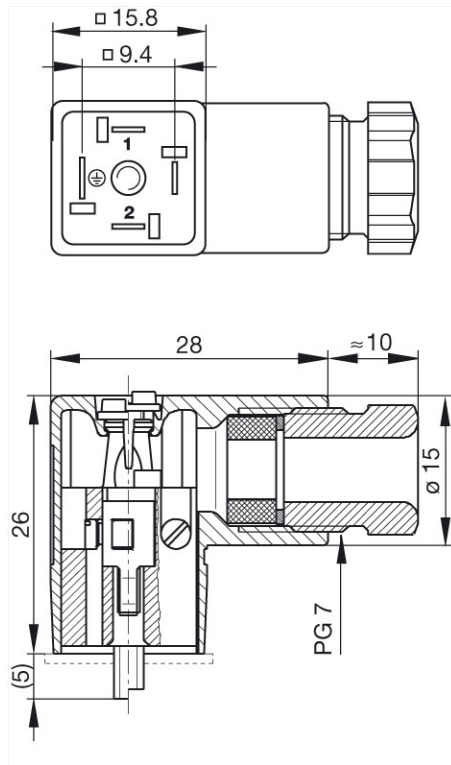

Picture
Drawing

Belden Deutschland GmbH
Im Gewerbepark 2
58579 Schalksmühle
Germany
Phone: +49 7127/14-1806
E-Mail: icos-sales@belden.com

The information published in the websites has been compiled as carefully as possible. It is subject to alteration without notice in technical as well as in price-related/commercial respect. The complete information and data were available on user documentation. Mandatory information can only be obtained by a concrete query.