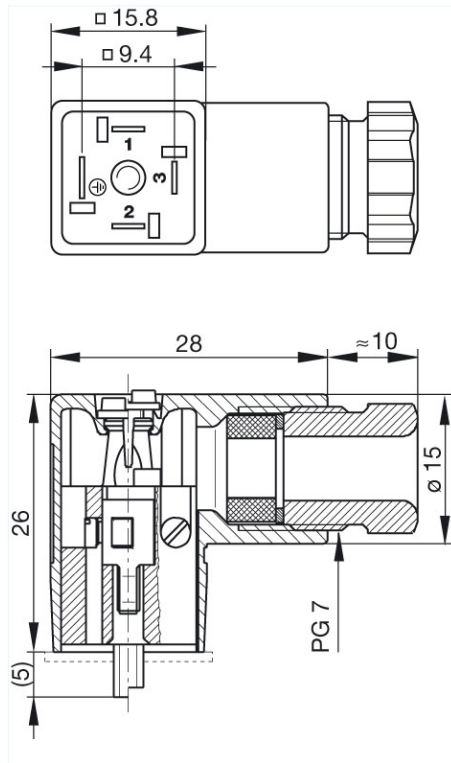

Picture
Drawing

Belden Deutschland GmbH
Im Gewerbepark 2
58579 Schalksmühle
Germany
Phone: +49 7127/14-1806
E-Mail: icos-sales@belden.com

The information published in the websites has been compiled as carefully as possible. It is subject to alteration without notice in technical as well as in price-related/commercial respect. The complete information and data were available on user documentation. Mandatory information can only be obtained by a concrete query.