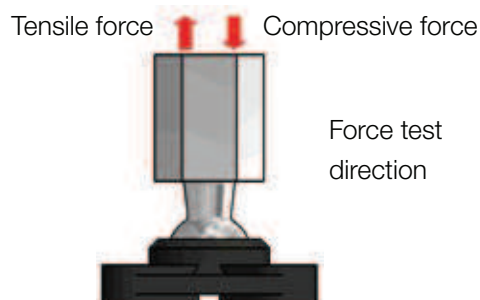

Complete housing with ball stud,
female thread: GFSM-...-IG

- Maintenance-free and corrosion-resistant
- Easy connection – easy assembly
- Compensation of misalignment errors

Order key

Type	Size [mm]	Version	Options
------	-----------	---------	---------

GF S M - 06 - IG

Flange Mounted	4 holes	Metric	Inner Ø	Female thread	Ball stud Blank: ball stud made of galvanised steel ES: ball stud made from stainless steel ²⁸⁾
----------------	---------	--------	---------	---------------	--

Material:

Housing: **igumid G** ▶ Page 1496

Ball stud: galvanised and stainless steel²⁸⁾

▶ Accessories, page 778

Technical data

Part No.	Max. static tensile force		Max. static compressive force		Weight [g]
	Short-term [N]	Long-term [N]	Short-term [N]	Long-term [N]	
GFSM-06-IG	150	75	350	175	16.4
GFSM-08-IG	250	125	750	375	34.0
GFSM-10-IG	140	70	1,200	600	61.1