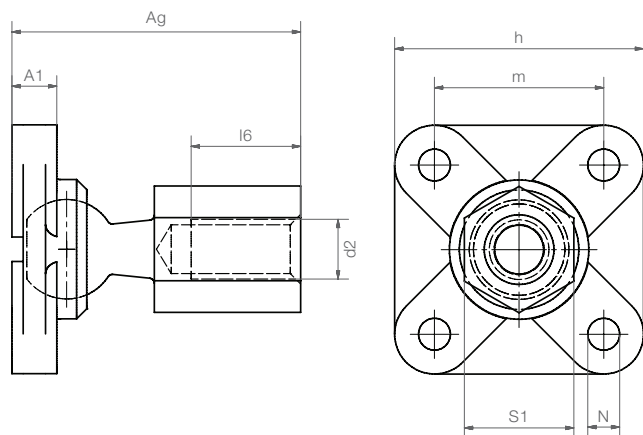

Complete housing with ball stud,
female thread: GFSM-...-IG

- Maintenance-free and corrosion-resistant
- Easy connection – easy assembly
- Compensation of misalignment errors

Order key

Type	Size [mm]	Version	Options
------	-----------	---------	---------

GF S M - 06 - IG

Flange Mounted	4 holes	Metric	Inner Ø	Female thread	Ball stud Blank: ball stud made of galvanised steel ES: ball stud made from stainless steel ²⁸⁾
----------------	---------	--------	---------	---------------	--

Material:

Housing: **igumid G** ▶ Page 1496

Ball stud: galvanised and stainless steel²⁸⁾

▶ Accessories, page 778

Technical data

Part No.	Max. static tensile force		Max. static compressive force		Weight [g]
	Short-term [N]	Long-term [N]	Short-term [N]	Long-term [N]	
GFSM-06-IG	150	75	350	175	16.4
GFSM-08-IG	250	125	750	375	34.0
GFSM-10-IG	140	70	1,200	600	61.1

Dimensions [mm]

Part No.	d2	m	h	Ag	A1	I6	N	S1	Max. pivot angle
GFSM-06-IG	M6	17.0	25.0	29.0	4.5	11.0	3.2	SW11	32°
GFSM-08-IG	M8	22.0	33.0	36.0	5.5	12.0	4.3	SW14	40°
GFSM-10-IG	M10	26.0	38.0	43.5	6.5	16.0	5.3	SW17	34°