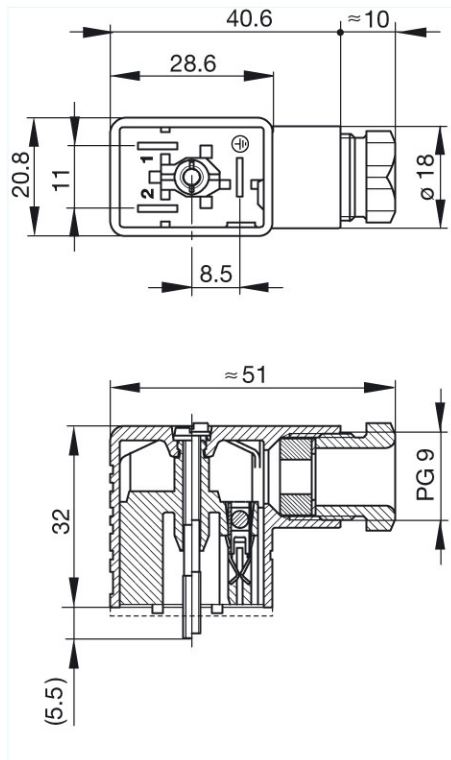

HIRSCHMANN

A BELDEN BRAND

Industrial Connecting Solutions:Rectangular Connectors:Valve Connectors (Type A -B -C):Type B:Field Attachable Valve Connectors:Valve Connectors (Industrial standard):GM 209 NJ schwarz/black
<http://www.e-catalog.beldensolutions.com/link/57078-24228-256261-256266-256271-276218-24325-35194/en/conf/ui.state>

Order No. 731 755-004;
knurled screw GDM 3011-8,
Order No. 732 574-001;
stainless steel screw GDM 3011 RF-1,
Order No. 734 363-001

Picture
Drawing

Belden Deutschland GmbH
Im Gewerbepark 2
58579 Schalksmühle
Germany
Phone: +49 7127/14-1806
E-Mail: icos-sales@belden.com

The information published in the websites has been compiled as carefully as possible. It is subject to alteration without notice in technical as well as in price-related/commercial respect. The complete information and data were available on user documentation. Mandatory information can only be obtained by a concrete query.