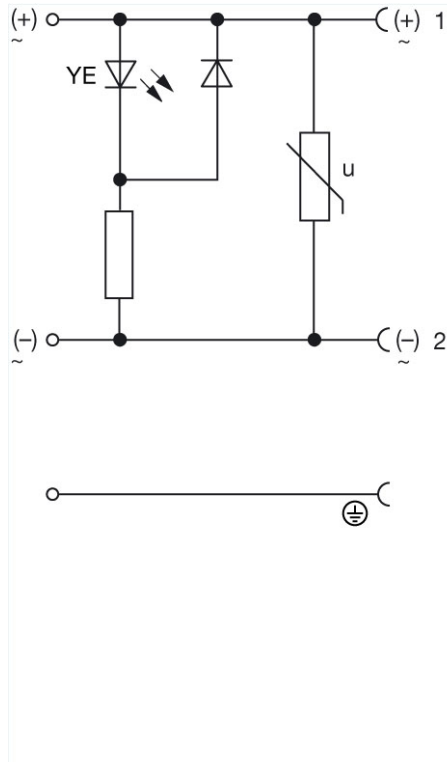

HIRSCHMANN

A BELDEN BRAND

Industrial Connecting Solutions:Rectangular Connectors:Valve Connectors (Type A -B -C):Type B:Field Attachable Valve Connectors:Valve Connectors with electronic insert (Industrial standard):GML 209

NJ LED 120 VR YE grau/grey

<http://www.e-catalog.beldensolutions.com/link/57078-24228-256261-256266-256271-276218-24327-35259/en/conf/uistate>

Scope of delivery and accessories

Accessories to order separately

(NBR) flat gasket GM 207-3, Order No. 731 423-002; knurled screw GDM 3011-8, Order No. 732 574-001; stainless steel screw GDM 3011 RF-1, Order No. 734 363-001

Picture

Drawing

Belden Deutschland GmbH

Im Gewerbepark 2

58579 Schalksmühle

Germany

Phone: +49 7127/14-1806

E-Mail: icos-sales@belden.com

The information published in the websites has been compiled as carefully as possible. It is subject to alteration without notice in technical as well as in price-related/commercial respect. The complete information and data were available on user documentation. Mandatory information can only be obtained by a concrete query.