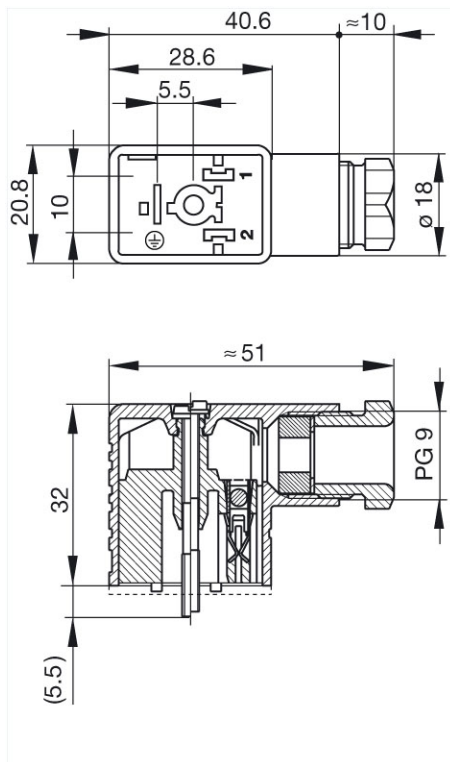

Name	GMN 209 NJ schwarz/black
	
	cable socket with central screw M 3 x 35
Delivery informations	
Availability	available
Product description	
Description	cable socket with central screw M 3 x 35
Type	GMN 209 NJ schwarz/black
Order No.	932 987-100
Other standard types	grey housing, Order No. 932 987-106
Number of contacts	2 + PE
Cable gland	PG 9
Cable diameter	PG 9
Conductor size	max. 1.5 mm ²
Standard	DIN EN 175 301-803-B
Housing Color	black
Construction type	B
Technical data	
Pin dimensions	6.3 mm x 0.8 mm
Rated voltage	AC/DC 250 V
Rated current	16 A
Contact resistance	<= 4 mOhm
Type of termination	screw / cable shoe / cable eye
Suitable cables	4.5 mm to 7 mm diameter
Mounting	central screw
Material	
Contact surface material	Sn
Contact bearer material	PA
Housing material	PA
Environmental conditions	
Protection class (IEC 60529)	IP 65
Pollution severity	3
Temperature range	-40 °C to +125 °C
Inflammability class	
Housing	94 V-1
Contact bearer	94 HB
Approvals	
UR	UR
VDE	VDE
SEV	SEV
CSA	CSA (not for interrupt current)
Packing unit	
Packaging unit	200 pieces
Scope of delivery and accessories	
Accessories to order separately	(NBR) flat gasket GMN 209-3, Order No. 733 273-002;

(EPDM) flat gasket GMN 209-12,
Order No. 733 271-004;
knurled screw GDM 3011-8,
Order No. 732 574-001;
stainless steel screw GDM 3011 RF-1,
Order No. 734 363-001

Picture
Drawing

Belden Deutschland GmbH
Im Gewerbepark 2
58579 Schalksmühle
Germany
Phone: +49 7127/14-1806
E-Mail: icos-sales@belden.com