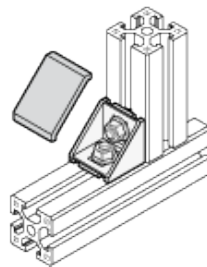

GN 963

Cover caps for angle pieces for profile systems

technical informations

Material

Plastic.

Black colour RAL 9005, textured finish.

Features and applications

If required, the cover caps are also available individually under standard GN 963.

After assembly, the cover caps are snapped into place via four lugs. They lend the angle piece an attractive appearance and protect against dirt.

Even after repeated use, the cover caps will remain firmly in place inside the angle pieces thanks to the elastic snap-type lugs.

Standard Elements

Main dimensions

Weight

Description	b	l ₁	l ₂	l ₃	l ₄	g
GN 963-30-30-30-SW	28	30	30	3	6.8	3
GN 963-40-40-40-SW	38	40	40	4	7.2	6
GN 963-45-45-45-SW	43	45	45	4	11.5	9

STANDARD MACHINE ELEMENTS WORLDWIDE