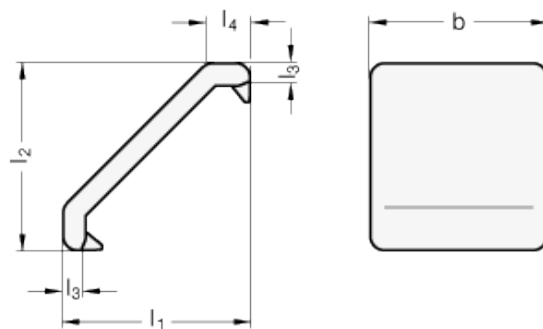

GN 963

Cover caps for angle pieces for profile systems

technical informations

Material

Plastic.

Black colour RAL 9005, textured finish.

Features and applications

If required, the cover caps are also available individually under standard GN 963.

After assembly, the cover caps are snapped into place via four lugs. They lend the angle piece an attractive appearance and protect against dirt.

Even after repeated use, the cover caps will remain firmly in place inside the angle pieces thanks to the elastic snap-type lugs.

Standard Elements

Main dimensions

Weight

Description	b	l ₁	l ₂	l ₃	l ₄	g
GN 963-30-30-30-SW	28	30	30	3	6.8	3
GN 963-40-40-40-SW	38	40	40	4	7.2	6
GN 963-45-45-45-SW	43	45	45	4	11.5	9

STANDARD MACHINE ELEMENTS WORLDWIDE