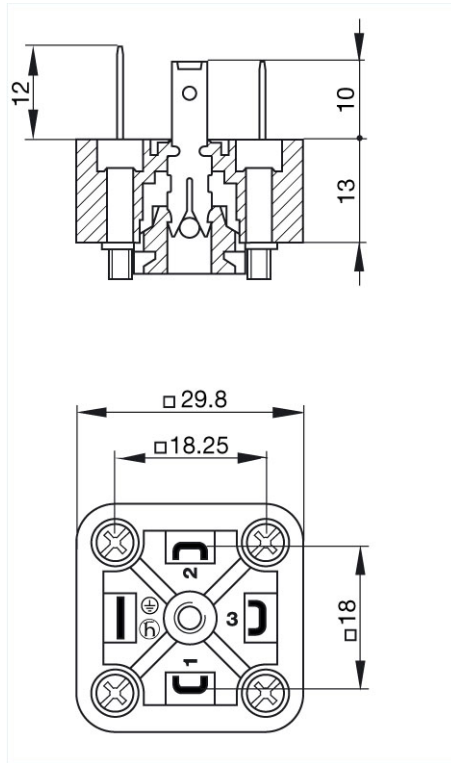

Picture
Drawing

Belden Deutschland GmbH
Im Gewerbepark 2
58579 Schalksmühle
Germany
Phone: +49 7127/14-1806
E-Mail: icos-sales@belden.com

The information published in the websites has been compiled as carefully as possible. It is subject to alteration without notice in technical as well as in price-related/commercial respect. The complete information and data were available on user documentation. Mandatory information can only be obtained by a concrete query.