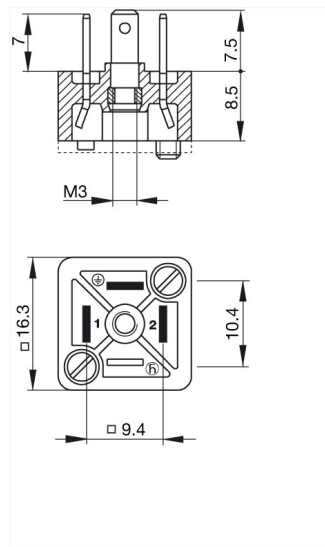

GSSA 200 schwarz/black

Industrial Connectors:Rectangular connectors GDM-series:Type C Industrial
Standard:Appliance connector

Product description

Description	appliance connector with central nut and 2 screws M 3 x 8
Type	GSSA 200 schwarz/black
Order No.	933 117-100
Number of contacts	2 + PE
Standard	industrial standard (9.4 mm)
Housing Color	black
Construction type	C

Drawing

Technical data

Rated voltage	UC 250 V
Rated current	4 A
Contact resistance	≤ 4 mOhm
Type of termination	solder
Mounting	screw

Material

Contact surface material	Sn
Contact bearer material	PA
Housing material	PA

Environmental conditions

Protection class (IEC 60529)	IP 65
Pollution severity	3
Temperature range	-40 °C to +125 °C

Inflammability class

Housing	94 HB
Contact bearer	94 V-2

Approvals

UR	UR
VDE	VDE
SEV	SEV
CSA	CSA
Packaging unit	
Packaging unit	200 pieces
Scope of delivery and accessories	
Accessories to order separately	(NBR) flat gasket GSSA 300-5, Order No. 730 233-002; (EPDM) flat gasket GSSA 300-6, Order No. 730 312-003