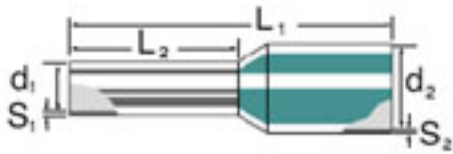

H50/36 OLIV

Weidmüller Interface GmbH & Co. KG

Klingenbergstraße 16

D-32758 Detmold

Germany

Fon: +49 5231 14-0

Fax: +49 5231 14-2083

www.weidmueller.com

- supplied loose in poly-bag
- Weidmüller colour code
- DIN colour code

General ordering data

Order No.	0444200000
Type	H50/36 OLIV
Version	Wire end ferrule, 50 mm², 20 mm, Colour code: Weidmüller, Olive green
GTIN (EAN)	4008190110284
Qty.	50 pc(s).