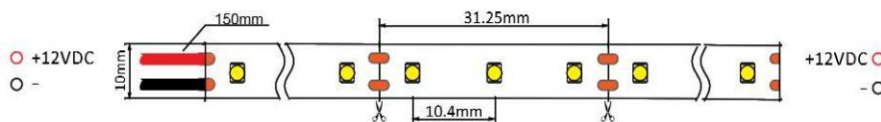

Long life span
50,000 hours

12 VDC

Cut into 3 segments

5m

120°

3 YEARS WARRANTY