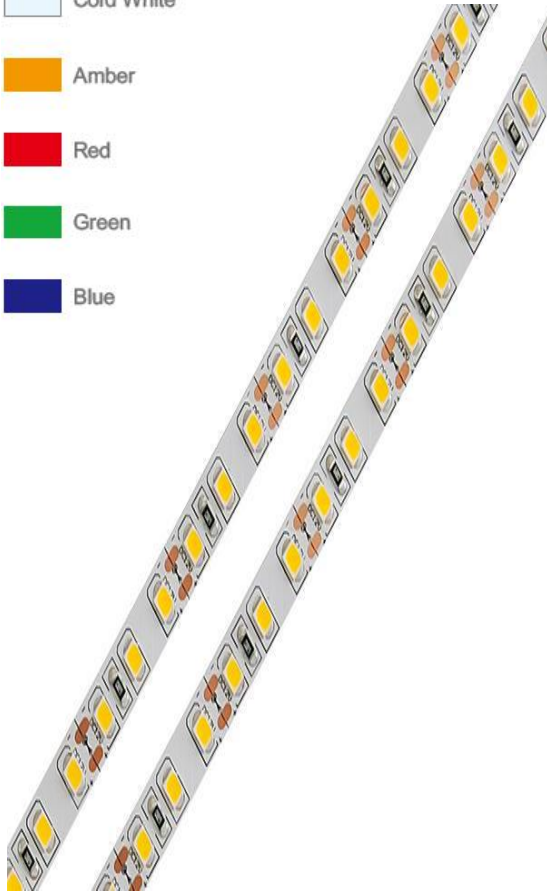

HH-S96F008W12-2835

- Warm White
- Neutral White
- Cold White
- Amber
- Red
- Green
- Blue

## FEATURES

- Mercury free, no UV or IR emissions.
- DC12V
- 15watts/m
- 5000Hrs LED life time
- Dimmable
- CE,Rohs,UL,cUL

## SPECIFICATIONS

Length	5 meters/Roll
Power	14watts/m
Width	8/10mm
LED Qty	96LED/m
Input Voltage	12VDC
Lumen	22-24lm/LED
PCB	2, 3, 4 OZ
CRI	70+, 80+
Waterproof	IP20/IP54/IP65/IP67/IP68