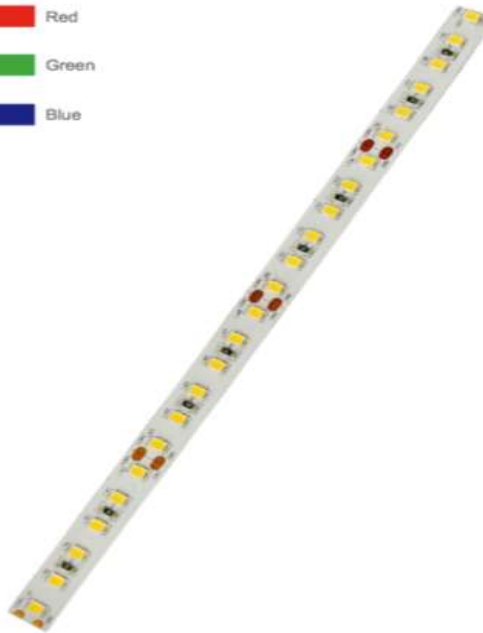

- Warm White
- Neutral White
- Cold White
- Amber
- Red
- Green
- Blue

### FEATURES

- Mercury free, no UV or IR emissions.
- DC12V
- 24watts/m
- 5000Hrs LED life time
- Dimmable
- CE,Rohs,UL,cUL

### SPECIFICATIONS

Length	5 meters/Roll
Power	24watts/m
Width	10mm
LED Qty	120LED/m
Input Voltage	12VDC
Lumen	1864lm/m
PCB	2, 3 OZ
CRI	80+
Waterproof	IP20/IP54/IP65