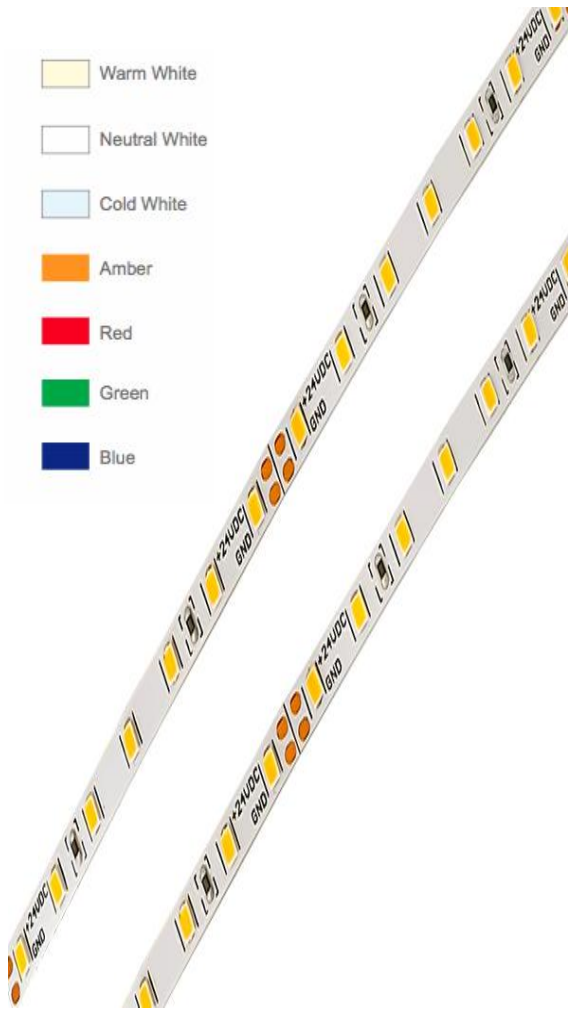

- Warm White
- Neutral White
- Cold White
- Amber
- Red
- Green
- Blue

## FEATURES

- Mercury free, no UV or IR emissions.
- DC24V
- 4.8watts/m
- 5000Hrs LED life time
- Dimmable
- CE,Rohs,UL,cUL

## SPECIFICATIONS

Length	5 meters/Roll
Power	4.8watts/m
Width	3.5mm
LED Qty	140LED/m
Input Voltage	24VDC
Lumen	6-7lm/LED
PCB	2 OZ
CRI	90+
Waterproof	IP20/IP54/IP65/IP67/IP68
Lm/m	430