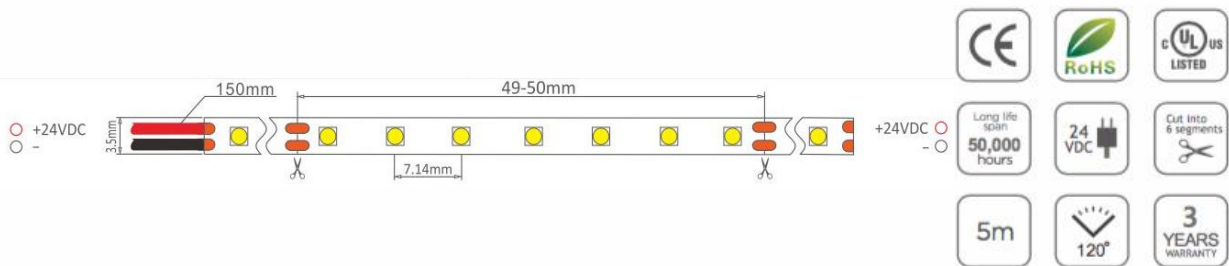

## FEATURES

- Mercury free, no UV or IR emissions.
- DC24V
- 4.8watts/m
- 5000Hrs LED life time
- Dimmable
- CE,Rohs,UL,cUL

## SPECIFICATIONS

Length	5 meters/Roll
Power	4.8watts/m
Width	3.5mm
LED Qty	140LED/m
Input Voltage	24VDC
Lumen	6-7lm/LED
PCB	2 OZ
CRI	90+
Waterproof	IP20/IP54/IP65/IP67/IP68
Lm/m	430

## STRUCTURE

Long life span  
50,000 hours

24 VDC

Cut into 6 segments

5m

120°

3 YEARS WARRANTY