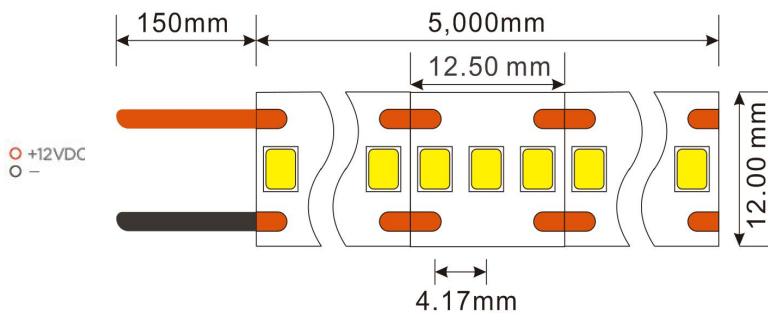

HH-S240F012W12-2835

- Warm White
- Neutral White
- Cold White
- Amber
- Red
- Green
- Blue

FEATURES

- Mercury free, no UV or IR emissions.
- DC12V
- 25watts/m
- 5000Hrs LED life time
- Dimmable
- CE,Rohs,UL,cUL

SPECIFICATIONS

| | |
|---------------|---------------------------|
| Length | 5 meters/Roll |
| Power | 25watts/m |
| Width | 10mm/12mm |
| LED Qty | 240LED/m |
| Input Voltage | 12VDC |
| Lumen | 22-24lm/LED |
| PCB | 2, 3 OZ |
| CRI | 70+, 80+ |
| Waterproof | IP/20/IP54/IP65/IP67/IP68 |
| Lm/m | 2250 |

STRUCTURE

Long life span
50,000
 hours

12
 VDC

Cut into
 3 segments

5m

120°

3
 YEARS
 WARRANTY

+12VDC ○
 - ○