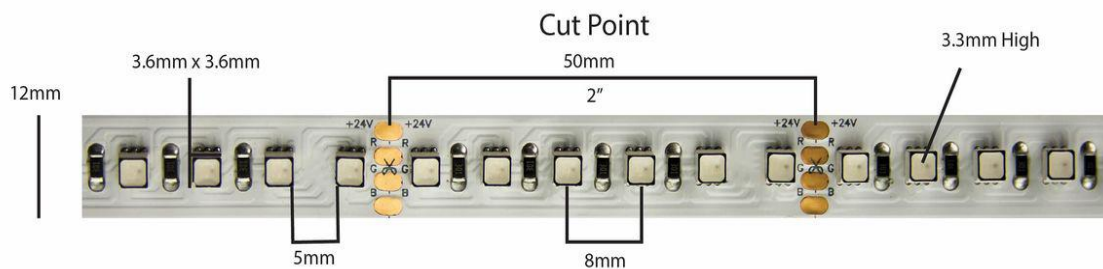

FEATURES

- Mercury free, no UV or IR emissions.
- 24V
- 20watts/m
- 50,000Hrs LED life time
- Dimmable
- CE,Rohs

SPECIFICATIONS

Length	5 meters/Roll
Rated Power	20watts/m
Width	10 mm
LED Qty	120LED/M
Voltage	24VDC
Brightness	630Lm/M
Beam	120°
Thickness	2, 3 or 4 OZ
CRI	No
IP Rating	IP20/IP65/IP67/IP68

STRUCTURE

APPLICATIONS

- Linear Lighting, cover lighting, indirection lighting.
- 3D Letters, AD Boxes, light boxes.
- Interior design, specialty lighting, mood lighting, festival lighting.
- Outdoor building decoration, skyline effect, wall washer.
- Landscape lighting, space area design.