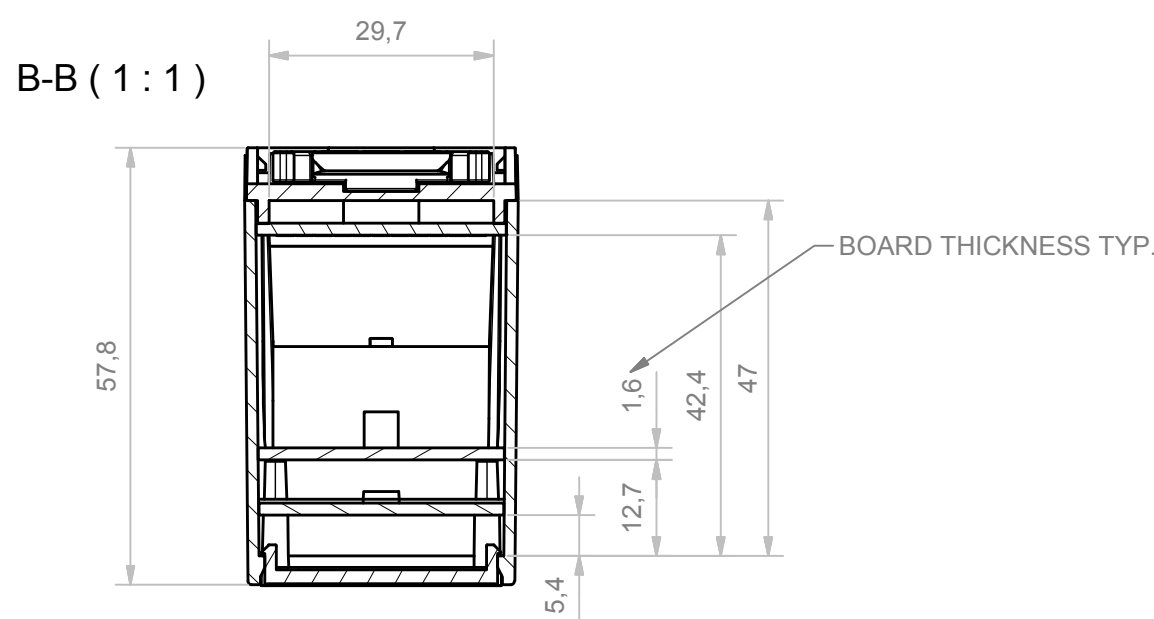

RIF.	MATERIAL	COLOR STD	KIT
1	PPO UL94V-0	GRAY	INCLUDED
2	PPO UL94V-0	GRAY	INCLUDED
3	PPO UL94V-0	BLACK	INCLUDED
4	PPO UL94V-0	GRAY	NOT INCLUDED
5	PPO UL94V-0	GRAY	NOT INCLUDED

COMPONENTS LIST				
RIF.	Q.TY	DESCRIPTION	CODE	
1	1	BASE 2 MODULI - BASE 2 MODULES	M-00235	
2	1	MODULAR SHORT HOOK	M-01624-02	
3	1	CORPO CONTENITORE 2MH53 - BODY ENCLOSURE 2MH53	M-01858	
4	2	COPRIMORSETTO 2MPN - TERMINAL COVER 2MPN	M-00353	
5	1	PANNELLO 2M CON CORNICE - PANEL 2M WITH FRAME	M-00380	
		Da 0,5 a 3	Oltre 3 fino a 6	Oltre 6 fino a 30
		± 0,1	± 0,1	± 0,2
				Oltre 30 fino a 120
				± 0,3
				Oltre 120
				± 0,5

<b>RESERVED PROPERTY</b> The present drawing cannot be reproduced or communicated to 3d parties, even partially, without the authorization of ITALTRONIC Srl. Italtronic reserves to protect its own rights according to the law.	Dimension in mm	SHEET NR.	DRAWING BY	GENERAL TOLERANCE <b>UNI EN 22768/1</b> <b>Media (m)</b>
		1 / 1		
Date:	21/11/2014	Replace nr.		
Drawed:	Rigato N.	Checked:	Dalla Montà D.	Scale: 1:1