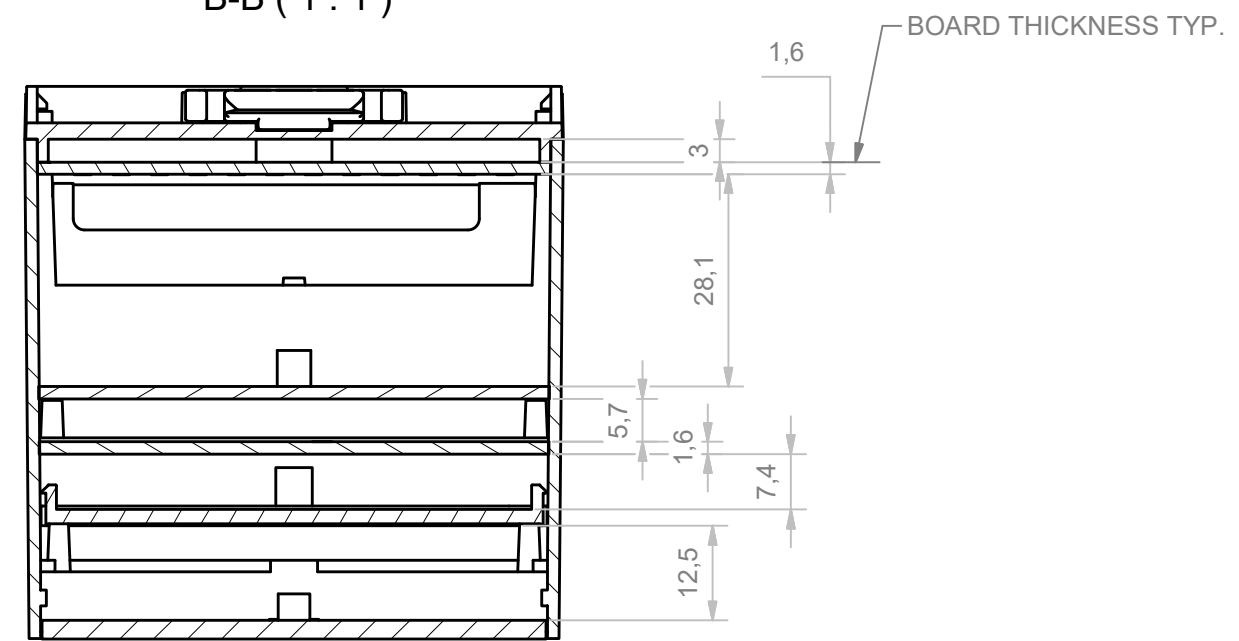

B-B (1:1)

RIF.	Q.TY	DESCRIPTION	CODE
1	1	BASE 4 MODULES	M-00233-01
2	1	PANEL WITH HOOKS, GREY, 4M WITH FRAME	M-00346-03
3	1	COPRIMORSETTO PREFORATO PASSO 10,16 6 VIE 4MP10	M-00406-00
4	1	MODULAR SHORT HOOK	M-01624-02
5	1	PRE-MARKED TERMINAL COVER PITCH 5,08 4MP05P	M-00120
6	1	CORPO CONTENITORE 4MH68	M-00204-02
7	1	PANNELLO 4M C/CERNIERA	M-00220-00

RESERVED PROPERTY: The present drawing cannot be reproduced or communicated to 3d parties, even partially, without the authorization of ITALTRONIC Srl. Italtronic reserves to protect its own rights according to the law.

GENERAL TOLERANCE	UNI EN 22768/1 Media (m)	Drawn:	Checked:	Revision description
SHEET NR.	Dimension in mm	DRAWING BY	Fanin F.	Dalla Montà D.
1 / 1			Date:	Scale: 1 : 1
		Manual modification are not allowed	06/06/2016	Replace nr.
				Part number:

Denomination: **CONTENITORE COMPLETO MODULBOX 4MH68**
COMPLETE ENCLOSURE MODULBOX 4MH68

ITALTRONIC S.R.L.
VIA AUSTRIA 25/D 35127
PADOVA - ITALY
www.italtronic.com

Drawing nr. **M-06597-00**

5 4 3 2 1