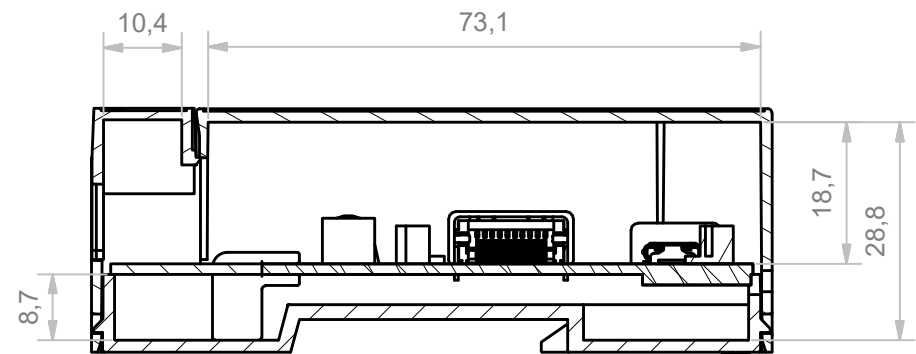

A-A (1:1)

RIF.	Q.TY	DESCRIPTION	CODE
1	1	BASE 6M EMBEDDED FOR RASPBERRY B+	M-05593
2	1	HOOK MODULBOX LONG	M-01900
3	1	BASE 6M XT RASPBERRY A+	M-05843
4	2	NUT M2.5X0.45 PLASTIC	PM10012028
5	2	SCREW TS M2.5X16 PLASTIC	PM10012029
6	1	SPACER ROUND 5 X 3.2 X 8.7 PLASTIC	PM10012030
7	1	SPACER ROUND 5 X 3.2 X 4 PLASTIC	PM10012031
8	2	SPECIAL TERMINAL COVER 3M-CM061 8 VIAS 3MP05	P05030261T
9	1	BODY 6MHC33-B XTS COMPACT RASPBERRY A+	M-05848
10	1	ACCESSORY BEAR PCB RASPBERRY A+	M-05857
11	1	SCREW 2.9X9.5 CUT OFF TS	PM10012018

RESERVED PROPERTY: The present drawing cannot be reproduced or communicated to 3d parties, even partially, without the authorization of ITALTRONIC Srl. Italtronic reserves to protect its own rights according to the law.				5	4	3	2	1
GENERAL TOLERANCE	UNI EN 22768/1 Media (m)	Drawn:	Checked:	Revision description				
SHEET NR.	Dimension in mm	DRAWING BY	Rigato N.	Fanin F.	Scale: 1 : 1			
1 / 1		 Manual modification are not allowed	Date: 16/12/2016	Replace nr.	Part number:			