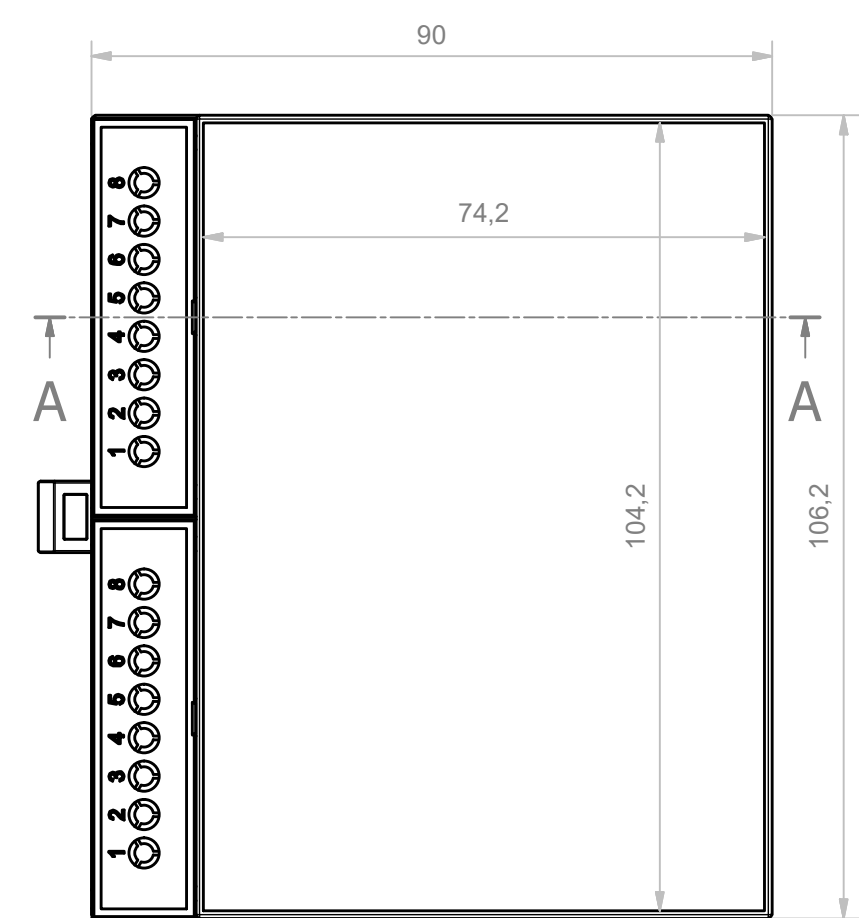

A-A (1:1)

RIF.	Q.TY	DESCRIPTION	CODE
1	1	BASE 6M EMBEDDED FOR RASPBERRY B+	M-05593
2	1	HOOK MODULBOX LONG	M-01900
3	1	BASE 6M XT RASPBERRY A+	M-05843
4	2	NUT M2.5X0.45 PLASTIC	PM10012028
5	2	SCREW TS M2.5X16 PLASTIC	PM10012029
6	1	SPACER ROUND 5 X 3.2 X 8.7 PLASTIC	PM10012030
7	1	SPACER ROUND 5 X 3.2 X 4 PLASTIC	PM10012031
8	2	SPECIAL TERMINAL COVER 3M-CM061 8 VIAS 3MP05	P05030261T
9	1	BODY 6MHC33-B XTS COMPACT RASPBERRY A+	M-05848
10	1	ACCESSORY BEAR PCB RASPBERRY A+	M-05857
11	1	SCREW 2.9X9.5 CUT OFF TS	PM10012018

RESERVED PROPERTY: The present drawing cannot be reproduced or communicated to 3d parties, even partially, without the authorization of ITALTRONIC Srl. Italtronic reserves to protect its own rights according to the law.				5	4	3	2	1
GENERAL TOLERANCE	UNI EN 22768/1 Media (m)	Drawn:	Checked:	Revision description				
SHEET NR.	Dimension in mm	DRAWING BY	Rigato N.	Fanin F.	Scale: 1 : 1			
1 / 1		 Manual modification are not allowed	Date: 16/12/2016	Replace nr.	Part number:			